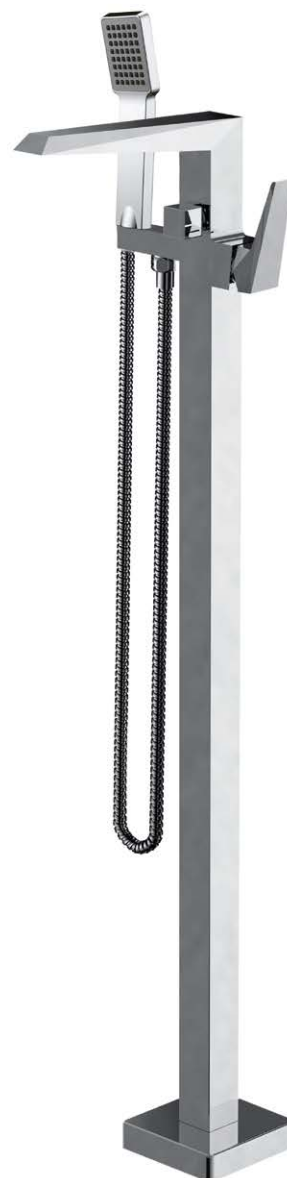

ID025 £168.00

HP 1.0

4 Hole Deck Mounted Bath Shower Mixer, Overflow Bath Filler & Pull Out Hand Shower

ID010 £258.00

HP 1.0

Free Standing Mono Bath Shower Mixer Including Hand Shower

ID020 £575.00

HP 1.0