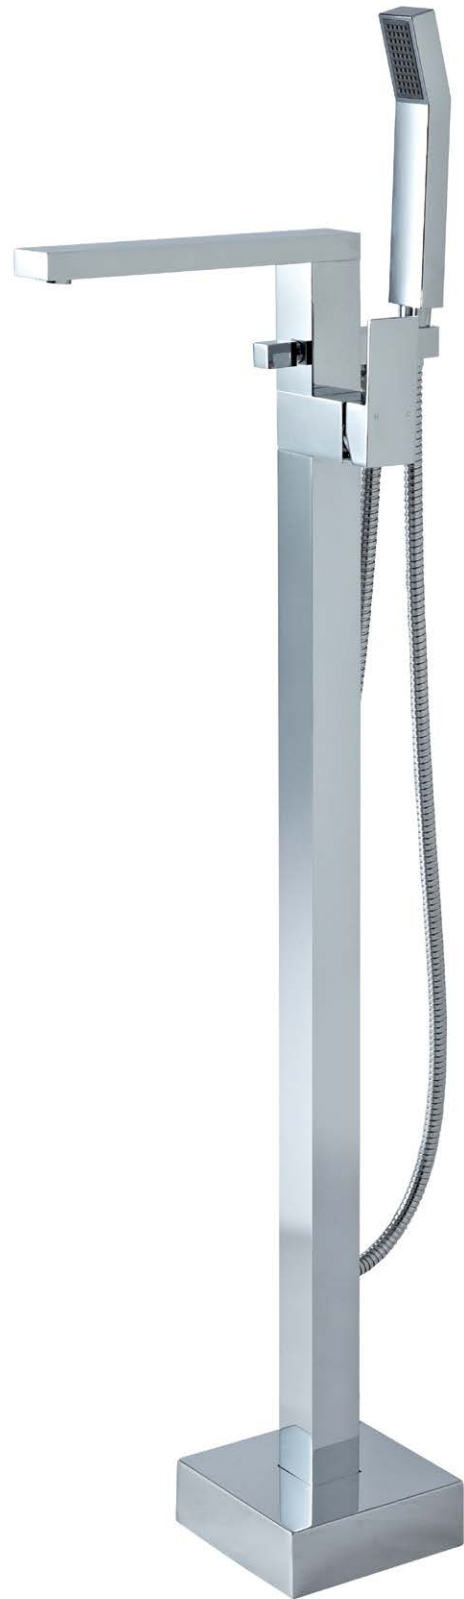

LP 1.0

Free Standing Bath Shower Mixer

CU020

£377.00