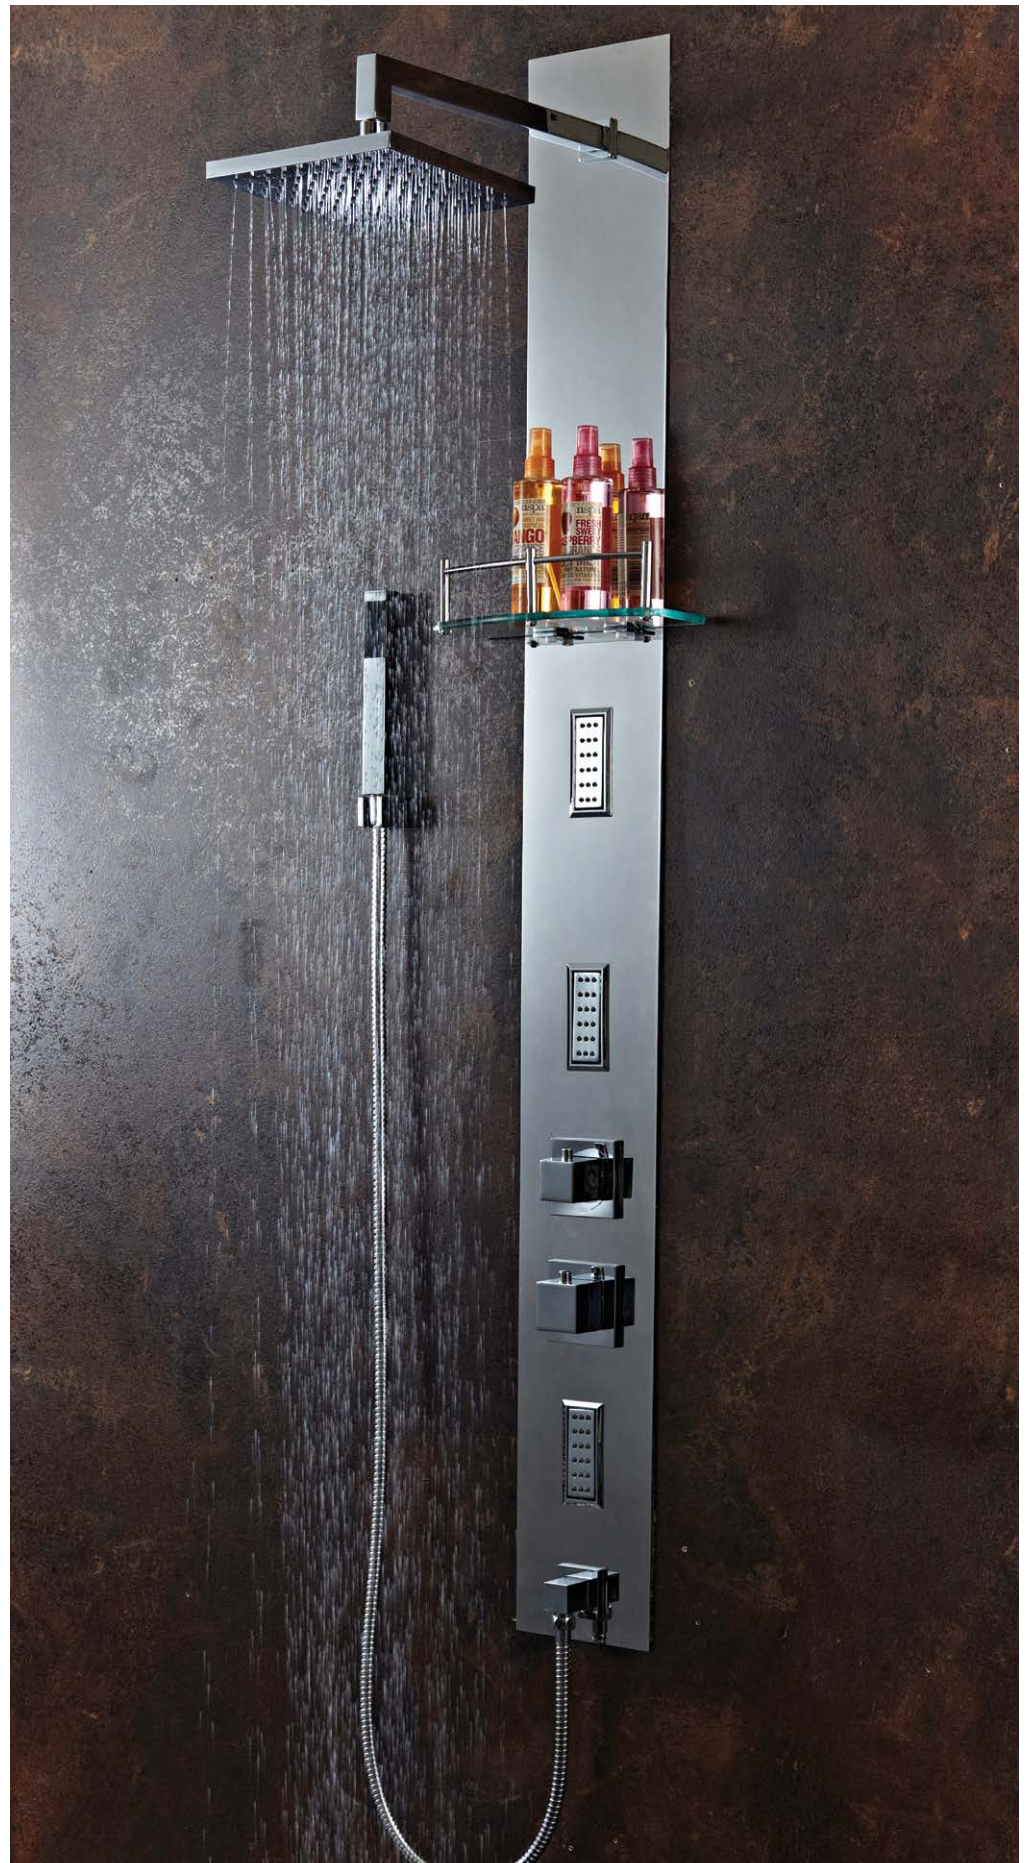

RECESSED | SHOWER COLUMN

HP 2.0

Square Stainless Steel Concealed
Thermostatic Shower Column:

- 1 x Over Head Shower
- 1 x Hand Shower
- 3 x Body Jets
- 1 x Shelf

H150 x W20 - SC004   **£399.00**