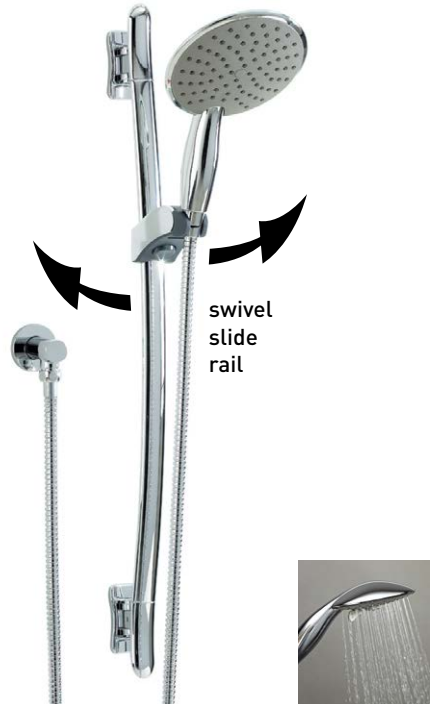

SH060 - Inc Wall Arm	£45.00
SH061 - Inc Ceiling Arm	£36.00

20cm Traditional Shower Head & Wall Arm

SH035	£120.00
-------	----------------

15cm Traditional Shower Head & Wall Arm

SH034	£98.00
-------	---------------

ELYSIUM SLIDERAIL

5 Function Sleek Chrome Hand Set
150cm Smooth Flex Anti Twist Silver Hose
90cm Stainless Steel Slide Rail
Chrome Plated Brass Outlet Elbow

KIT14

£78.00

LUXURY SLIDE RAIL | KITS

Minimalistic Slide Rail Kit Including Hose & Single Function Hand Set & Round Outlet Elbow

KIT 11

£65.00

Modern Swivel Slide Rail Including Hose, Large Single Function Hand Set & Round Outlet Elbow

KIT 4

£70.00

Traditional Slide Rail Including Hose, Single Function Hand Set & Round Outlet Elbow

KIT 10