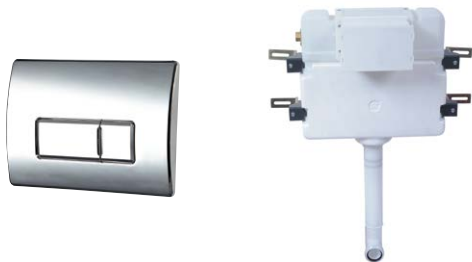

Luxury Insulated Concealed Cistern Including Dual Flush Square Pneumatic Push Plate (Front or Top Fix)

CC015
£135.00