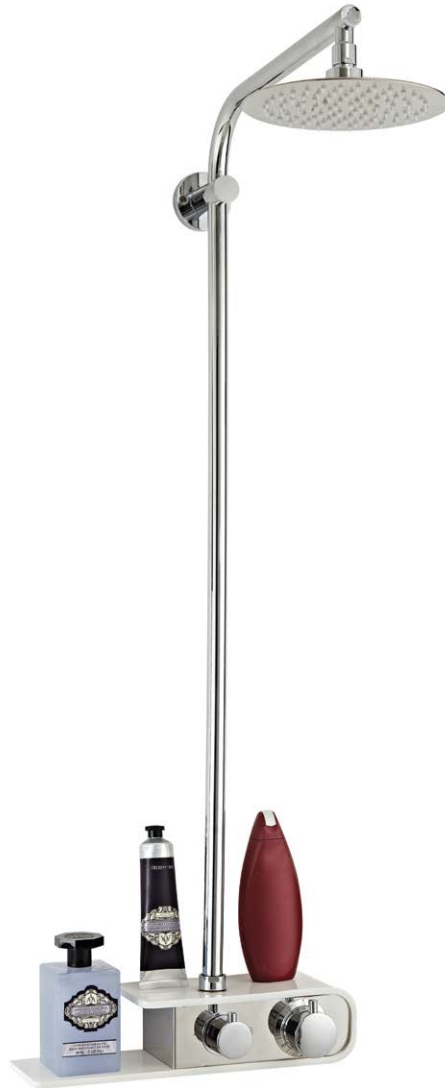

- 1 x Over Head Shower
- 1 x Hand Shower
- 3 x Body Jets
- 1 x Shelf

H150 x W20 - SC004 **£399.00**

FLUSSO | SHELF VALVE

LP 0.5

**Flusso Shelf Valve & Rigid Riser Rail inc.
200mm Slim Line Shower Head & Hand Shower**

VP120 **£328.00**

**Flusso Shelf Valve & Rigid Riser Rail inc.
300mm Slim Line Shower Head & Hand Shower**

VP124 **£358.00**

LP 0.5

**Flusso Shelf Valve & Rigid Riser Rail inc.
200mm Slim Line Shower Head**

VP121 **£316.00**

**Flusso Shelf Valve & Rigid Riser Rail inc.
300mm Slim Line Shower Head**

VP123 **£346.00**

LP 0.5

Flusso Shelf Valve & Slide Rail Kit

VP122 **£222.00**

THERMOSTATIC | RIGID RISER & BAR VALVES

LP 0.5

Round Thermostatic Bar Valve With Round Rigid Riser, Handset with Hose & 20cm Round Design Shower Head

VP036

£288.00

LP 0.5

Luxury Exposed Thermostatic shower Valve with Round Rigid Riser & 20cm Round Design Shower Head