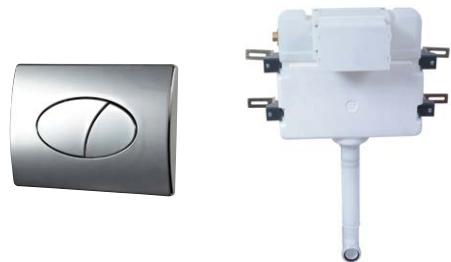

Luxury Insulated Concealed Cistern Including Dual Flush Round Pneumatic Push Plate (Front or Top Fix)

CC016
£135.00

CC002
£65.00