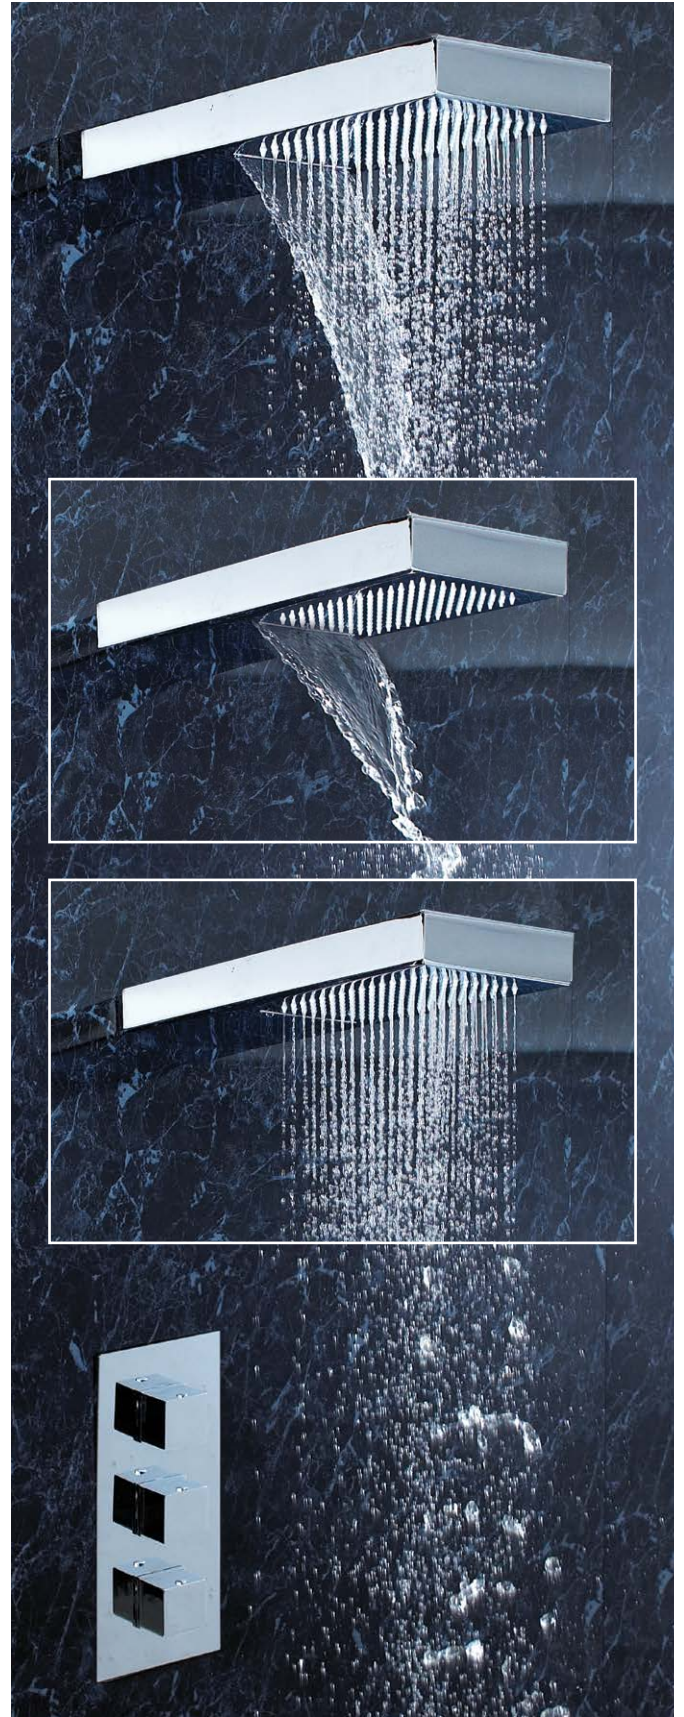

Concealed Fixing Bracket For Exposed Bar Valves

WA023 £24.00

BLADE | SHOWER HEADS

LP 0.5

Shower Blade

450 x 160mm - SH022

£159.00

LP 0.5

Shower Blade 2 with Waterfall

450 x 160mm - SH023

£189.00

LUXURY SHOWER HEADS

Luxury Stainless Steel Slim Line Square Shower Head & Arms

20 x 20 Head and Wall Arm	SH037	£96.00
20 x 20 Head and Ceiling Arm	SH038	£80.00