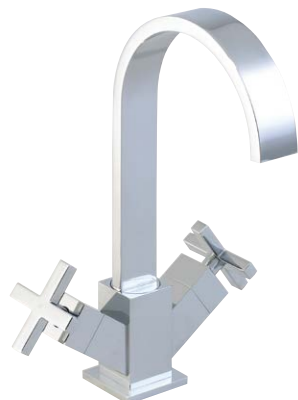

Square Twin Cross Handle Sink Mixer with Swivel Swan Neck Spout

KT002 £102.00