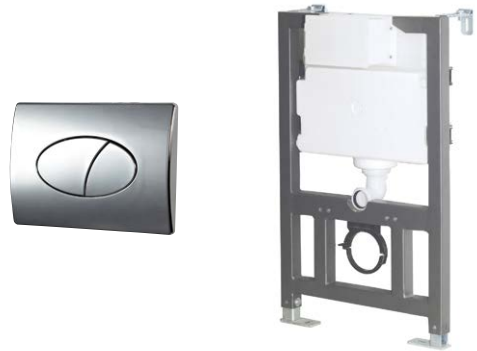

Mac Q Back-to-Wall WC & Soft-Close Seat & Cover

H41 x W36 x D49 MQ044

Complete **£302.00**

110 Wall Hung WC Fixing Frame Including Dual Flush Square Push Plate

CC005
£246.00

110 Wall Hung WC Fixing Frame Including Dual Flush Round Push Plate

CC008
£246.00

82 Wall Hung WC Fixing Frame Including Dual Flush Square Pneumatic Push Plate (Front or Top Fix)

CC011
£246.00

82 Wall Hung WC Fixing Frame Including Dual Flush Round Pneumatic Push Plate (Front or Top Fix)