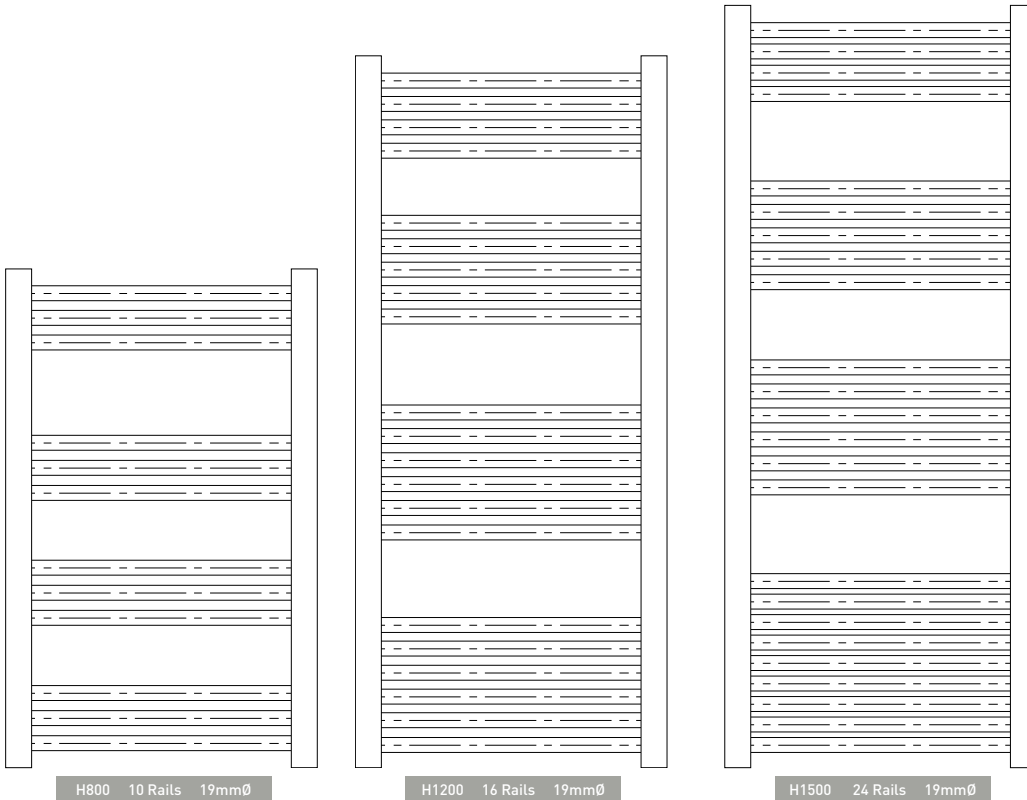

FLAVIA | PRE-FILLED ELECTRIC TOWEL RAIL

The Flavia towel rail collection is available in both white and chrome.

Flavia Pre-filled - White

H800 x W300	EA500	Watts 150	£129.00
H1200 x W300	EA501	Watts 300	£150.00
H1500 x W300	EA502	Watts 300	£164.00
H1800 x W300	EA503	Watts 600	£180.00
<hr/>			
H800 x W400	EA600	Watts 150	£129.00
H1200 x W400	EA601	Watts 300	£156.00
H1500 x W400	EA602	Watts 600	£174.00
H1800 x W400	EA603	Watts 600	£189.00
<hr/>			
H800 x W500	EA700	Watts 150	£138.00
H1200 x W500	EA701	Watts 300	£165.00
H1500 x W500	EA702	Watts 600	£180.00
H1800 x W500	EA703	Watts 600	£201.00
<hr/>			
H800 x W600	EA800	Watts 300	£139.00
H1200 x W600	EA801	Watts 600	£174.00
H1500 x W600	EA802	Watts 600	£189.00
H1800 x W600	EA803	Watts 600	£210.00