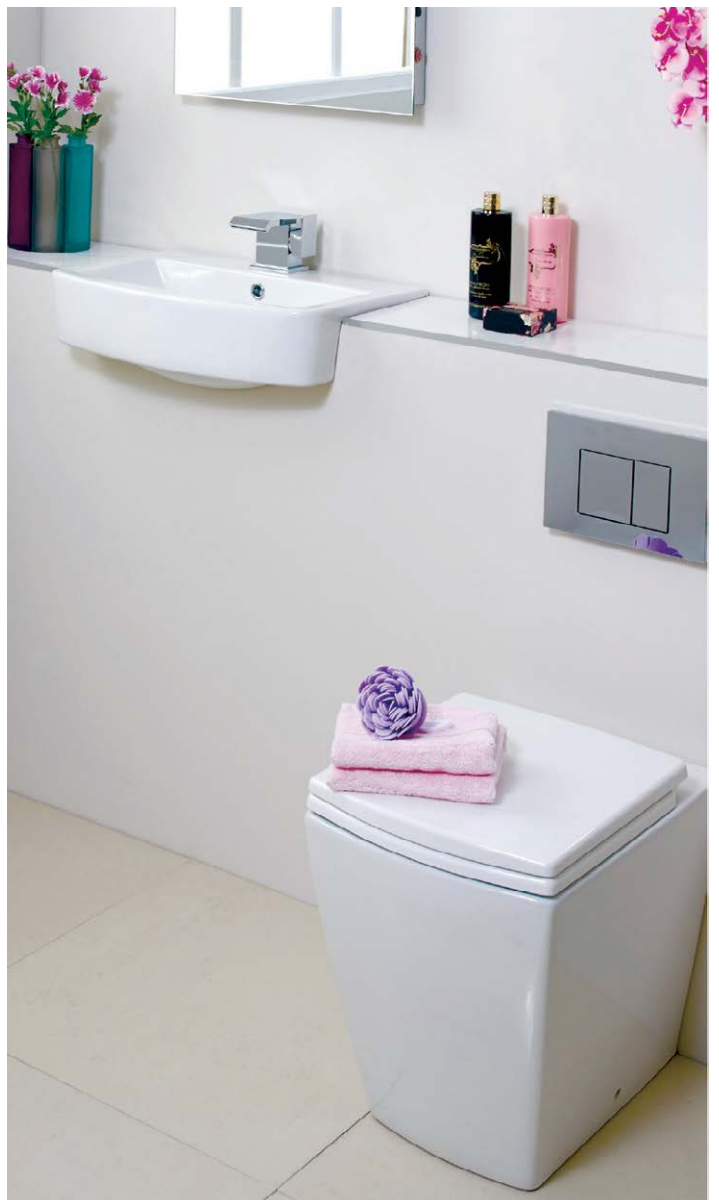

Mac Q Semi-Recess Basin

W54 x D38 (Recess 25)

MQ026

£155.00

Mac Q BTW WC & Soft-Close Seat & Cover

H41 x W36 x D49

MQ044

Complete

£302.00

Mac Q WC, Cistern & Soft-Close Seat & Cover

H81 x W36 x D66

MQ040

Complete

£430.00

DESIGNED FOR **YOU**