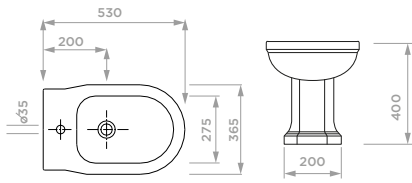

FREE STANDING BACK
TO WALL BIDET
Product Code SJP4301

CLOSE COUPLED TOILET
PAN & CISTERN
Product Code SJP400CC

TECHNICAL
LUXURY CERAMICS

WALL MOUNTED WC
Product Code SJP400WM

BACK TO WALL CLOSET PAN
Product Code SJP400BW