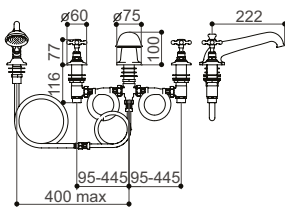

FOUR HOLE BATH/SHOWER MIXER
Product Code SJ364