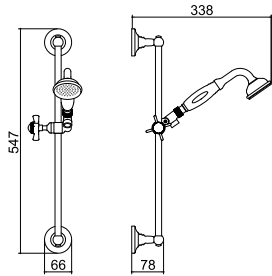

HANDSHOWERS

VIEW THESE PRODUCTS ON PAGES 56-57

HANDSHOWER ON SLIDER RAIL
Product Code SJK20