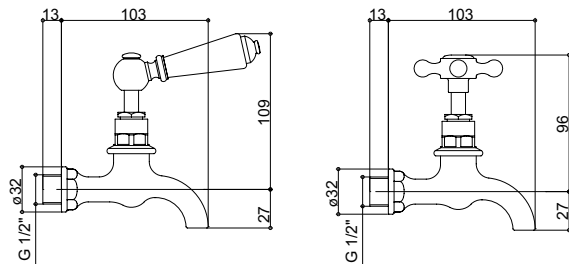

KITCHEN TAPS

VIEW THESE PRODUCTS ON PAGES 86-89

BIBTAPS
Product Code SJ130