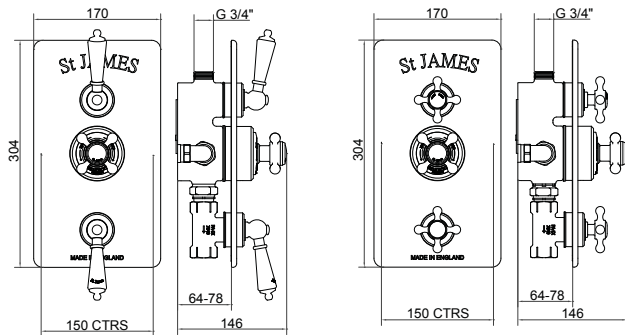

Product Code SJ7700

CLASSICAL THERMOSTATIC VALVE WITH INTEGRAL FLOW VALVES

VIEW THESE PRODUCTS ON PAGES 38-39

CLASSICAL CONCEALED THERMOSTATIC SHOWER VALVE WITH INTEGRAL FLOW VALVES

Product Code SJ7750

TRADITIONAL THERMOSTATIC VALVE WITH 2 FUNCTION DIVERTER & FLOW VALVE