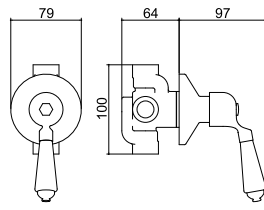

CONCEALED DIVERTER
Product Code SJ790