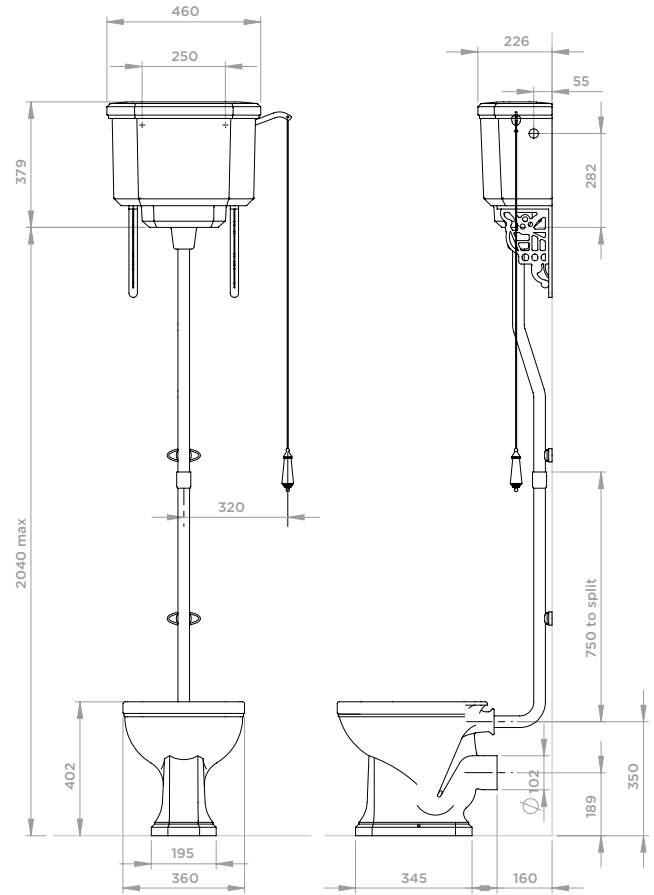

HIGH LEVEL TOILET PAN & CISTERN
Product Code SJP400HL