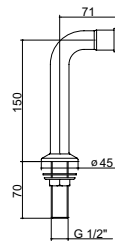

BIBTAP UPSTANDS
Product Code SJ940