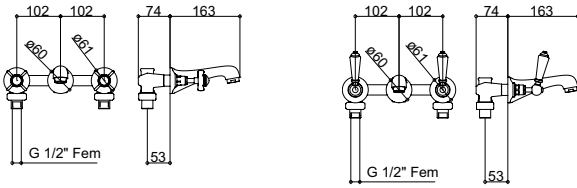

THREE HOLE WALL MOUNTED BASIN MIXER - SHORT REACH SPOUT

Product Code SJ441