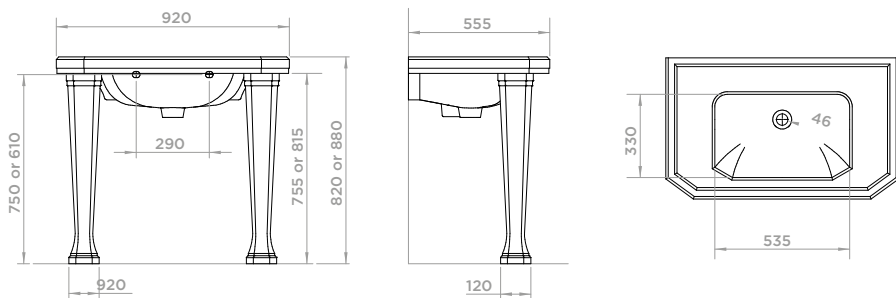

CLOAKROOM BASIN (450MM)
Product Code SJP4041 / SJP4042

WINGED BASIN (920MM) & LEGS
Product Code SJP4032 / SJP4033 / SJP4230