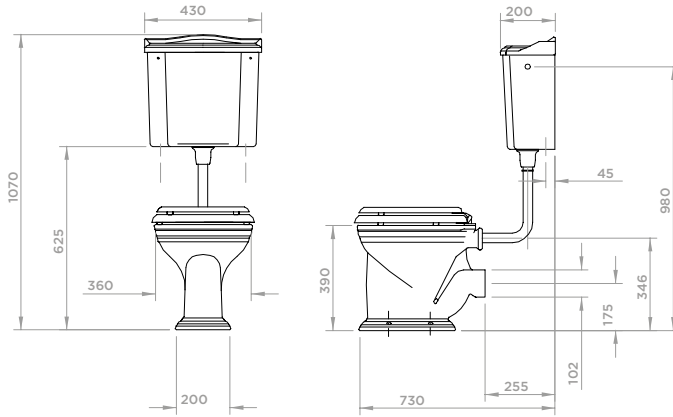

LOW LEVEL TOILET PAN & CISTERN
Product Code SJP400LL