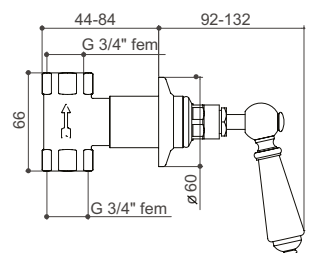

CONCEALED 3/4\"/>