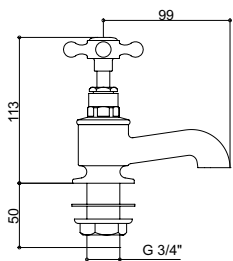

BATH TAPS

Product Code SJ110