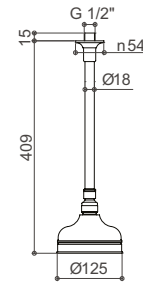

VERTICAL DROP SHOWER ARM
Product Code SJK819LR