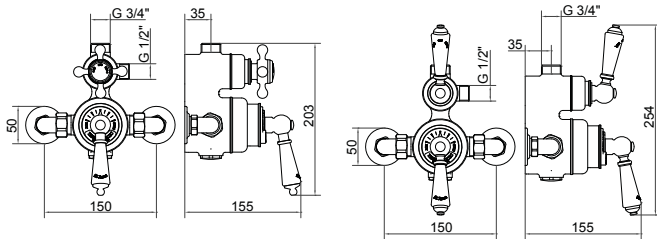

TRADITIONAL THERMOSTATIC VALVE WITH 2 FUNCTION DIVERTER

VIEW THESE PRODUCTS ON PAGE 32-33

TRADITIONAL THERMOSTATIC SHOWER VALVE WITH 2 FUNCTION DIVERTER

Product Code SJ7410