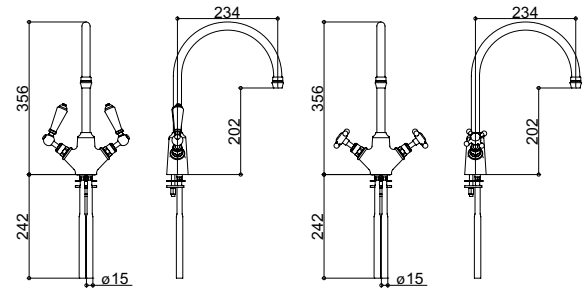

SINGLE HOLE KITCHEN MIXER
Product Code SJ210