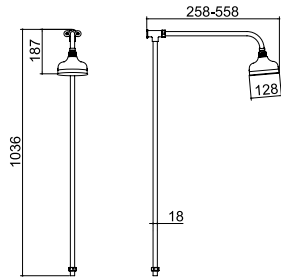

18MM SHOWER ARM & RISER RAIL
Product Code SJK318LR