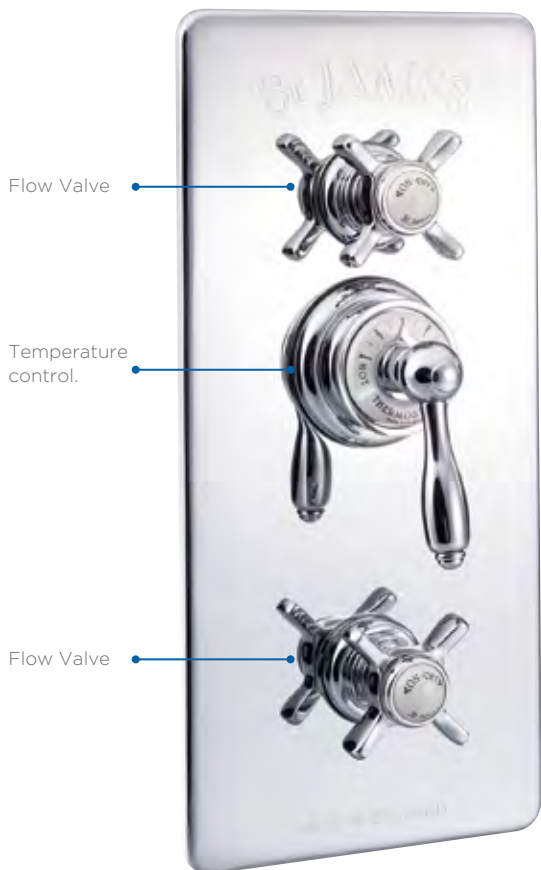

CONCEALED THERMOSTATIC SHOWER
VALVE WITH INTEGRAL FLOW VALVES
AND ENGRAVED CONCEALING PLATE

15mm inlets, 3/4" outlets | Product Code SJ7700

CP

AG

NI

BN

E England Handle option
Use code EH

L London Handle option
Use code LH