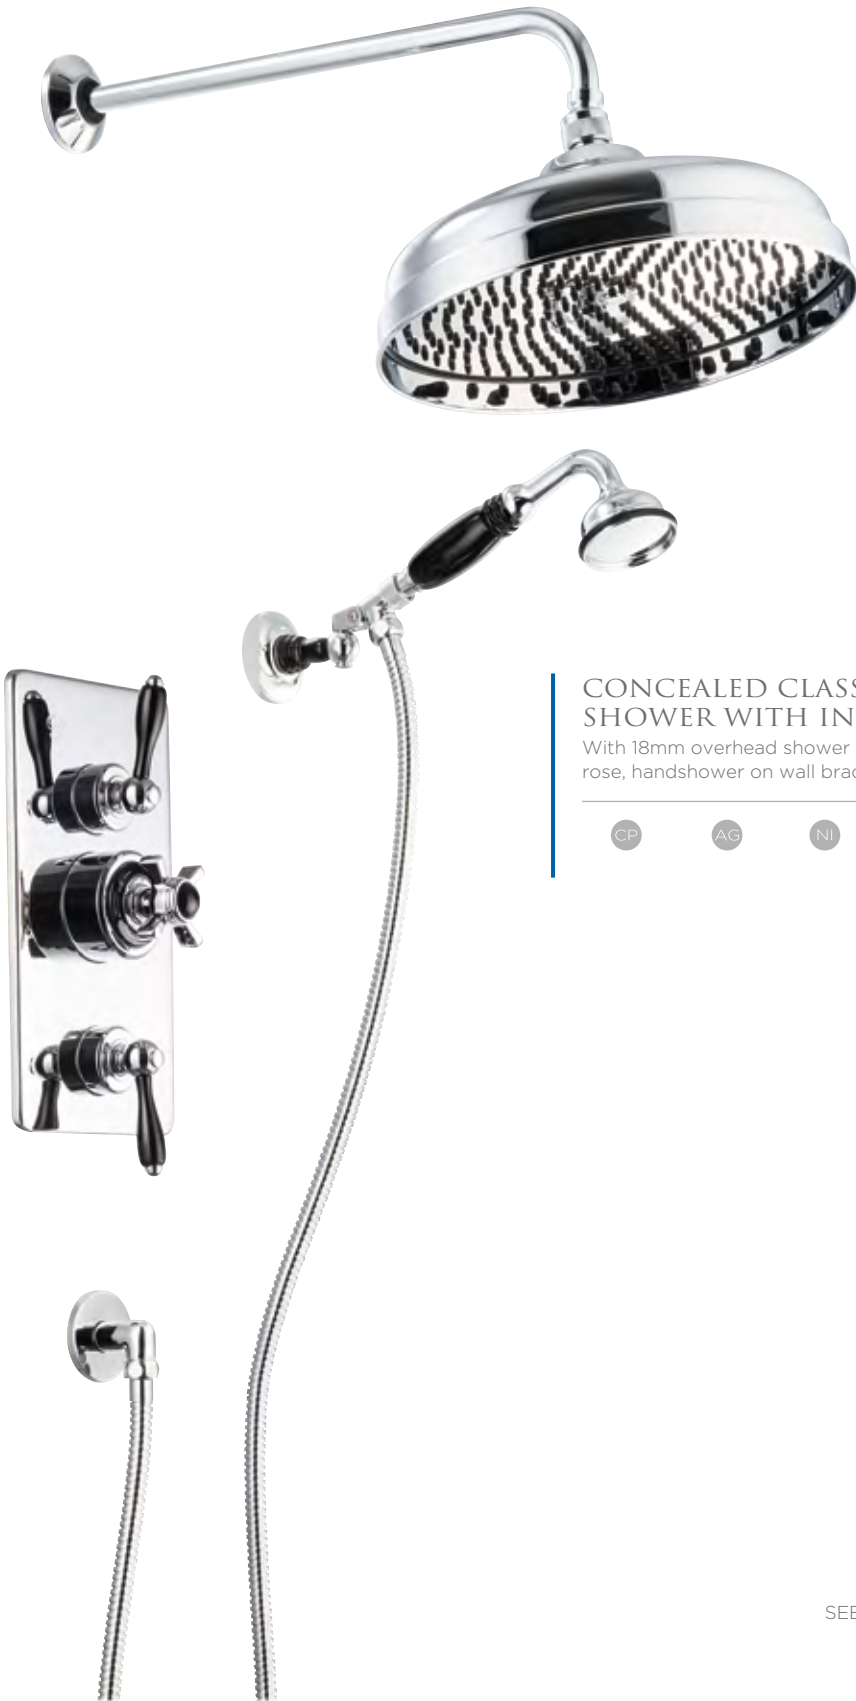

Our customer services team are available to help you with any enquiries you have: +44 (0) 121 358 1555.

CONCEALED TRADITIONAL THERMOSTATIC SHOWER VALVE WITH TWO FUNCTION DIVERTER AND FLOW VALVE

With 18mm overhead shower arm, 8" skirted shower rose, hand shower on slider rail and 1/2" wall bath spout. Shown in Brushed Nickel finish | Product Code SJPSC04

CP

AG

NI

EN

L

CONCEALED CLASSICAL THERMOSTATIC SHOWER WITH INTEGRAL FLOW VALVES

With 18mm overhead shower arm, 12" skirted easy clean shower rose, handshower on wall bracket | Product Code SJPSC05

- CP
- AG
- NI
- BN
- E
-