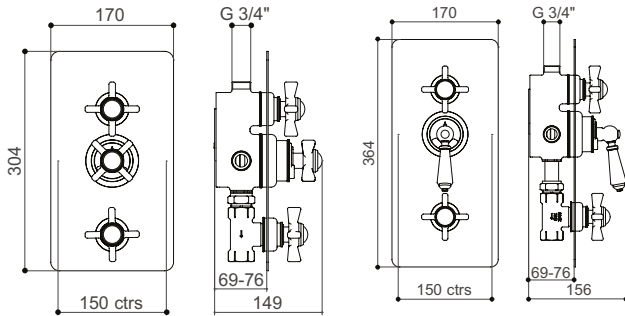

TRADITIONAL CONCEALED THERMOSTATIC SHOWER VALVE WITH 2 FUNCTION DIVERTER AND FLOW VALVE

Product Code SJ7710