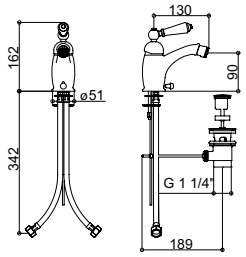

SINGLE LEVER MONO
BIDET MIXER

Product Code SJ515