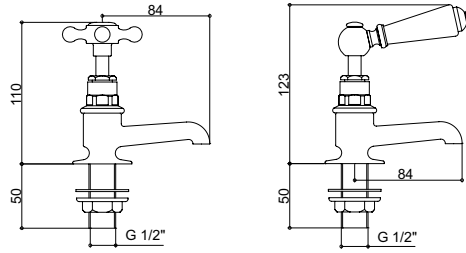

CLOAKROOM BASIN TAPS

Product Code SJ100