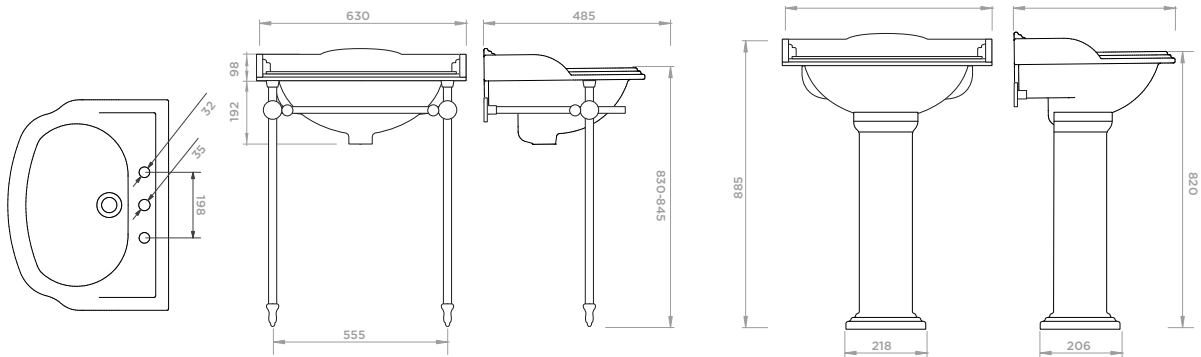

BASIN (630MM) WITH BASIN STAND OR BASIN PEDESTAL

Product Code SJP2001 / SJP2002 / SJP2003 / SJC1000 / SJP2205