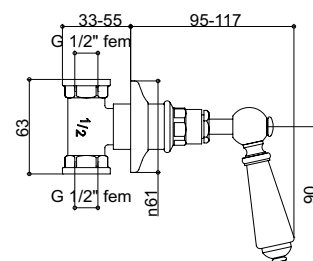

CONCEALED 1/2\"/>