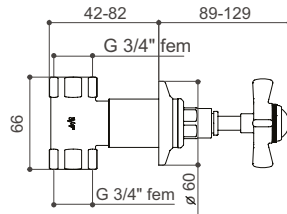

CONCEALED 3/4\"/>