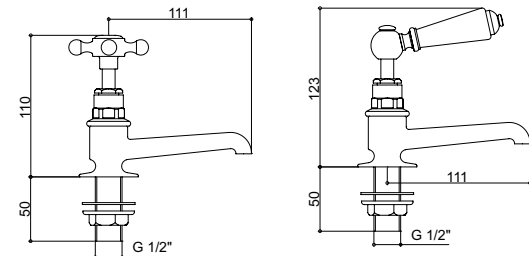

BASIN TAPS

Product Code SJ150