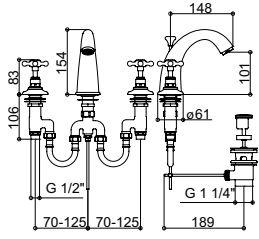

THREE HOLE BASIN MIXER – CLASSICAL SPOUT

Product Code SJ404