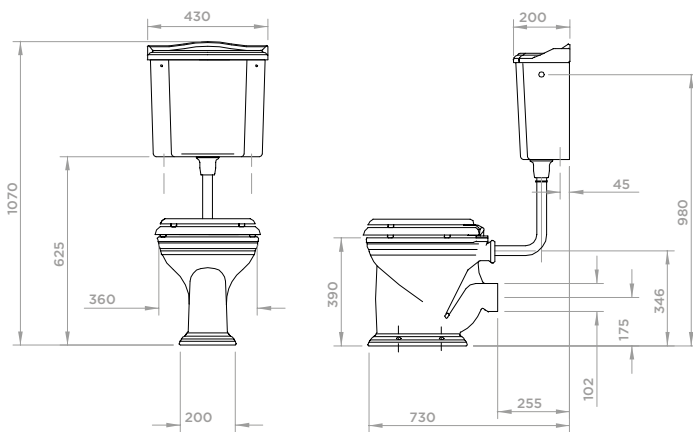

LOW LEVEL TOILET PAN & CISTERN

Product Code SJP300LL