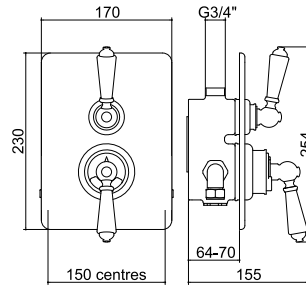

TRADITIONAL CONCEALED THERMOSTATIC SHOWER VALVE WITH 2 FUNCTION DIVERTER

Product Code SJ7610