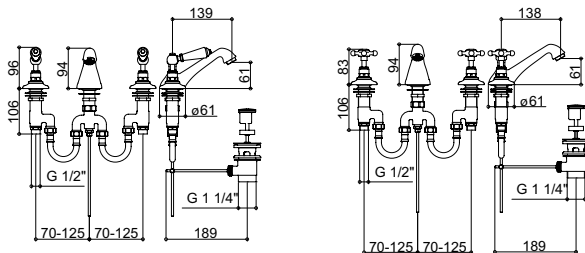

THREE HOLE BASIN MIXER

Product Code SJ400