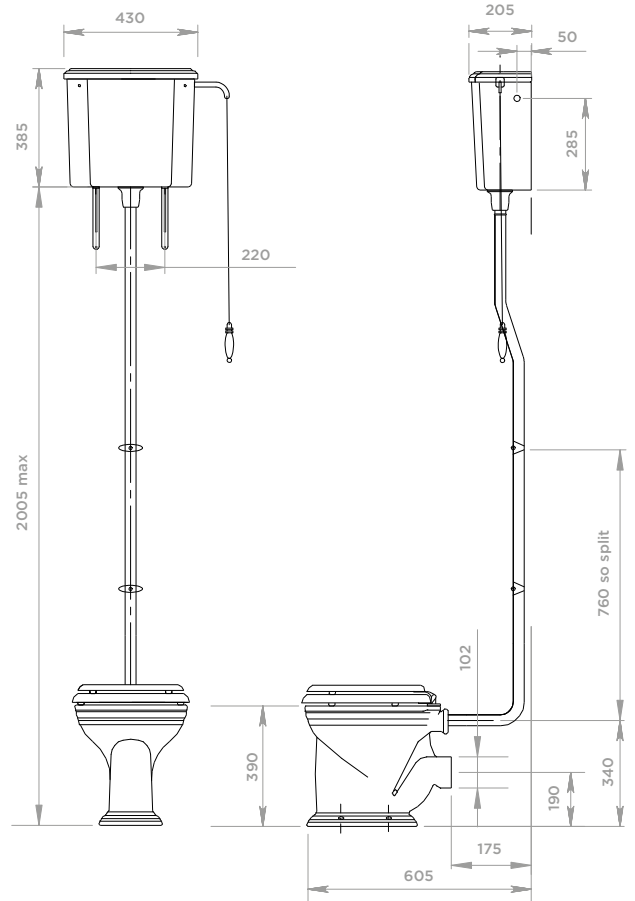

HIGH LEVEL TOILET PAN & CISTERN

Product Code SJP300HL