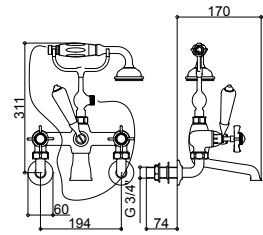

BATH/SHOWER MIXER WITH STANDPIPES
Product Code SJ350