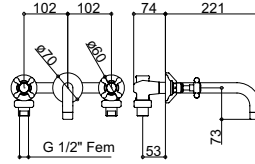

THREE HOLE WALL MOUNTED
BASIN MIXER – LONG REACH SPOUT

Product Code SJ440