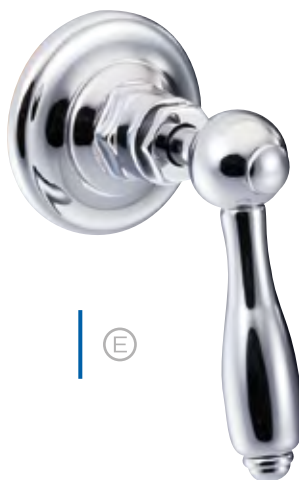

- CP
- AG
- NI
- BN

L

CONCEALED FLOW VALVE WITH LEVER

1/2" FxF fitting

PROD. CODE	● CP	● AG	● NI	● BN
HOT SJ781	✓	✓	✓	✓
COLD SJ782	✓	✓	✓	✓
PLAIN SJ783	✓	✓	✓	✓

3/4" FxF fitting

PROD. CODE	● CP	● AG	● NI	● BN
HOT SJ786	✓	✓	✓	✓
COLD SJ787	✓	✓	✓	✓
PLAIN SJ788	✓	✓	✓	✓