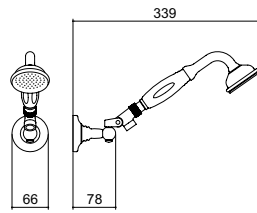

ANCILLARIES

VIEW THESE PRODUCTS ON PAGES 58-63

BODY JET MULTI MODE
Product Code SJ053

BODY JET
Product Code SJ052

SWIVEL ADAPTER
Product Code SJSA

SHOWER WALL ELBOW
Product Code SJSWE

CRANKED WALL EXTENSIONS
Product Code SJWE