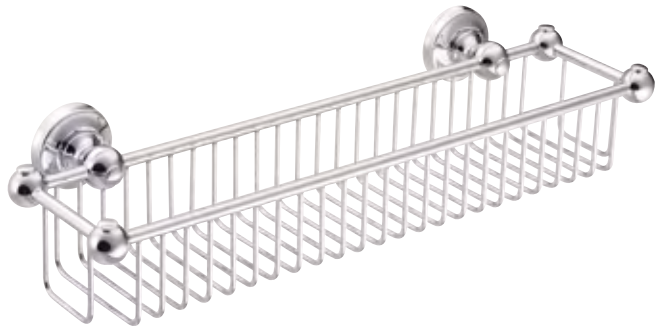

BOTTLE BASKET

Width 400mm. Projection 126mm
Product Code SJER641

- CP
- AG
- NI
- BN

CORNER BASKET

Radius 238mm | Product Code SJER634

- CP
- AG
- NI
- BN

- CHROME (CP)
- ANTIQUE GOLD (AG)
- BRIGHT NICKEL (NI)
- BRUSHED NICKEL (BN)

HOW TO CODE YOUR PRODUCT:
Add to your selected product code your chosen finish followed by your handle style & any additional options.

SJ617CP

(Product-Finish)

SEE PAGE 12 FOR INFORMATION ON OUR ORDER CODES.

Our customer services team are available to help you with any enquiries you have: +44 (0) 121 358 1555