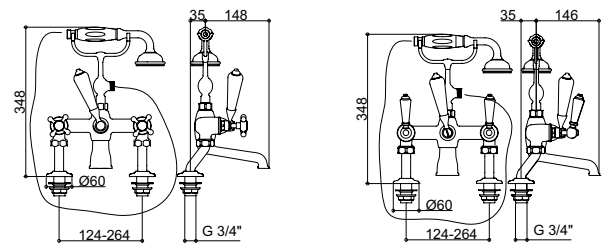

BATH/SHOWER MIXER WITH CRANKED LEGS
Product Code SJ330