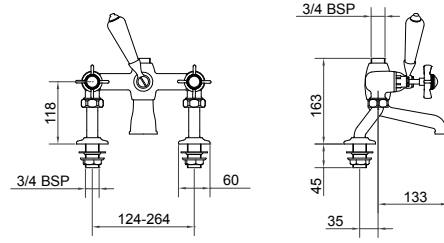

BATH/SHOWER MIXER WITH CRANKED LEGS EXCLUDING CRADLE, HANDSET & HOSE
Product Code SJ380