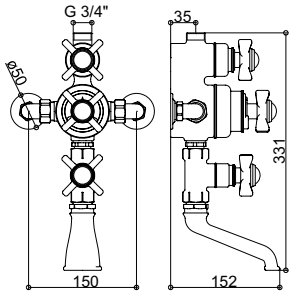

TRADITIONAL THERMOSTATIC VALVE & BATH FILLER

VIEW THESE PRODUCTS ON PAGES 44-45

TRADITIONAL EXPOSED THERMOSTATIC SHOWER VALVE & BATH FILLER Product Code SJ7300