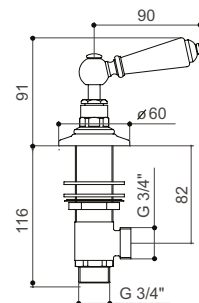

DECK MOUNTED FLOW
VALVES FOR BATH

Product Code SJ600