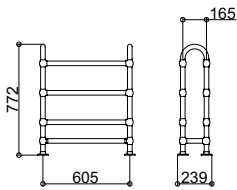

VICTORIAN HOBBY HORSE TOWEL RAIL
Product Code SJ950005

Heat output (at 60°C*):
496W/1692 Btu