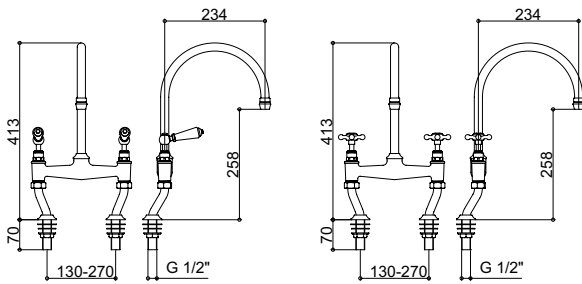

WALL MOUNTED KITCHEN BRIDGE MIXER
Product Code SJ260

ACCESSORIES

FLUSH SETS

VIEW THESE PRODUCTS ON PAGES 108-109

CISTERN LEVER
Product Code SJ900

EXTENDED CISTERN LEVER
Product Code SJ900EX

CERAMIC PULL & CHAIN
Product Code SJ280001