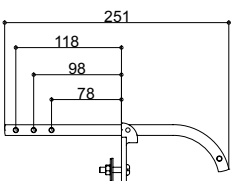

CISTERN FLUSH ARM
Product Code SJ270001