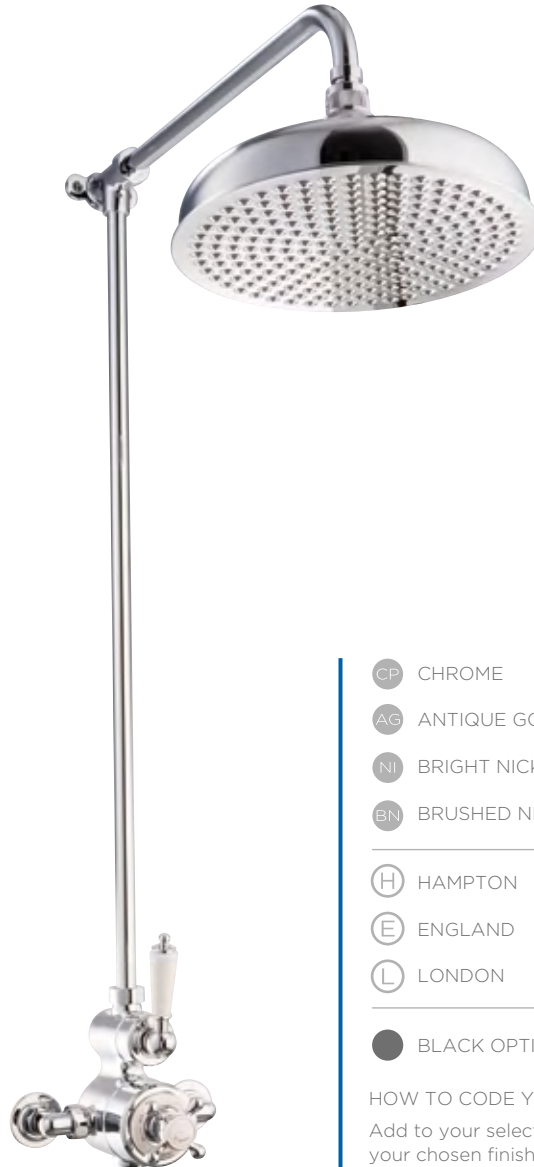

EXPOSED TRADITIONAL THERMOSTATIC SHOWER VALVE WITH 2 FUNCTION DIVERTER

With 18mm overhead shower arm, riser rail, 8" skirted shower rose and handshower on riser rail | Product Code SJPCO1

CP

AG

NI

BN

E

EXPOSED TRADITIONAL THERMOSTATIC SHOWER VALVE

With 18mm overhead shower arm, 12" skirted easy clean shower rose, diverter valve and hand shower on riser rail. Illustrated in Bright Nickel finish | Product Code SJPSC02

- CP
- AG
- NI
- BN
- L
-

EXPOSED CLASSICAL THERMOSTATIC SHOWER VALVE

With 18mm overhead shower arm, 12" flat dimple shower rose and riser rail | Product Code SJPSC03

- CP
- AG
- NI
- BN
- L

- CP CHROME (CP)
 - AG ANTIQUE GOLD (AG)
 - NI BRIGHT NICKEL (NI)
 - BN BRUSHED NICKEL (BN)
-
- H HAMPTON (EHHL)
 - E ENGLAND (EHEL)
 - L LONDON (LHLL)
-
- BLACK OPTION (BK)