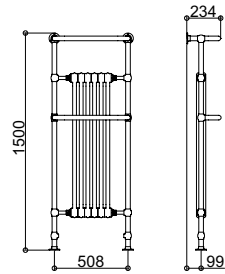

TALL TOWEL RAIL WITH CAST IRON FINS
Product Code SJ950002

Heat output (at 60°C*):
935W/3190 Btu