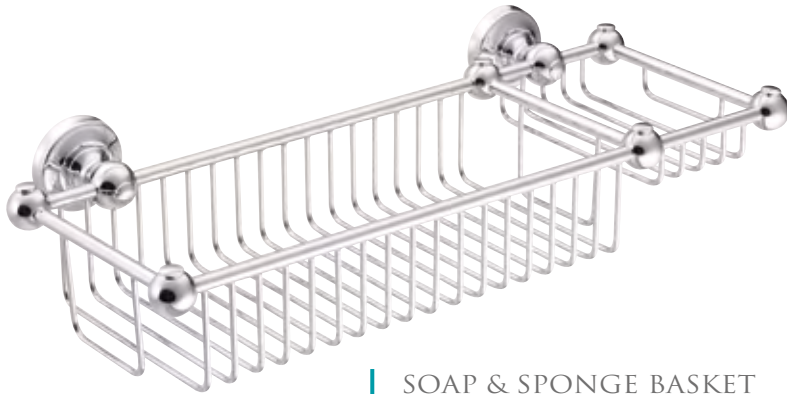

All accessories on this page are wall mounted.

SOAP DISH

Product Code SJER614

- CP
- AG
- NI
- BN

SOAP & SPONGE BASKET

Width 400mm. Projection 171mm
Product Code SJER632

- CP
- AG
- NI
- BN

BOTTLE BASKET