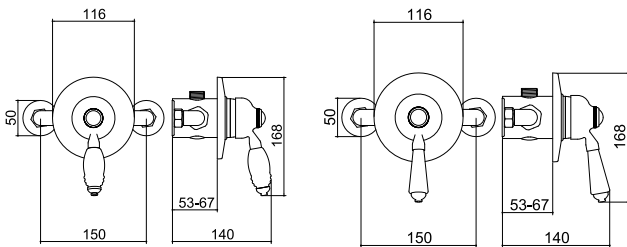

TRADITIONAL EXPOSED/CONCEALED MANUAL SHOWER VALVE Product Code SJ720