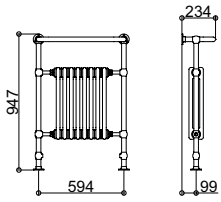

HEATED TOWEL RAILS

VIEW THESE PRODUCTS ON PAGES 114-115

TOWEL RAIL WITH CAST IRON FINS
Product Code SJ950001

Heat output (at 60°C*):
942W/3214 Btu