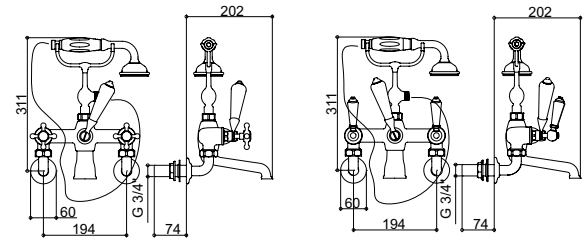

WALL MOUNTED BATH/SHOWER MIXER
Product Code SJ350