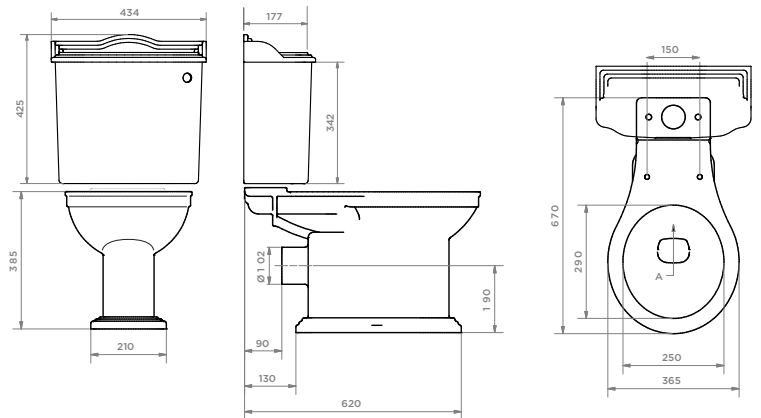

Product Code SJP2001 / SJP2002 / SJP2003 / SJC1000 / SJP2205

FREE STANDING BACK TO WALL BIDET

Product Code SJP2301

CLOSE COUPLED TOILET PAN & CISTERN

Product Code SJP200CC

LOW LEVEL TOILET PAN & CISTERN
Product Code SJP200LL