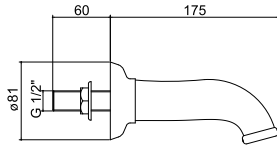

1/2" WALL BATH SPOUT
Product Code SJWBS