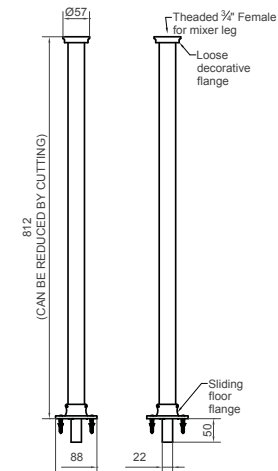

STAND PIPES
Product Code SJ930