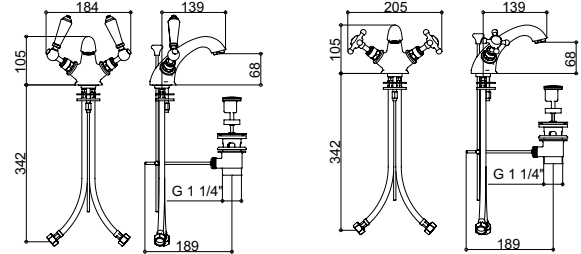

MONO BASIN MIXER

SJ410