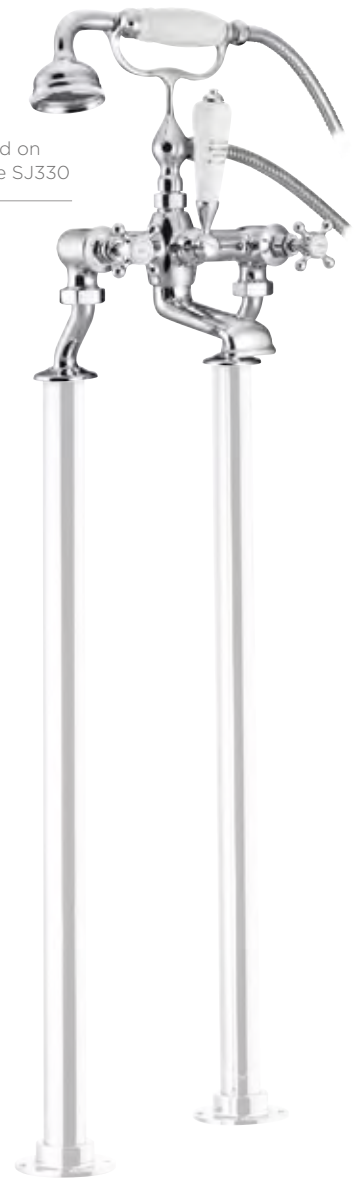

BATH/SHOWER MIXER WITH CRANKED LEGS

3/4" inlets, centres variable: 124mm - 264mm. Illustrated on freestanding standpipes - not included | Product Code SJ330

CP AG NI BN

For standpipes see page 63.