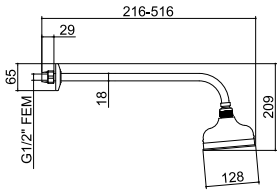

SHOWER ARMS & RISER RAILS (EXCLUDING ROSES) VIEW THESE PRODUCTS ON PAGES 50-51

18MM SHOWER ARM
Product Code SJK418LR