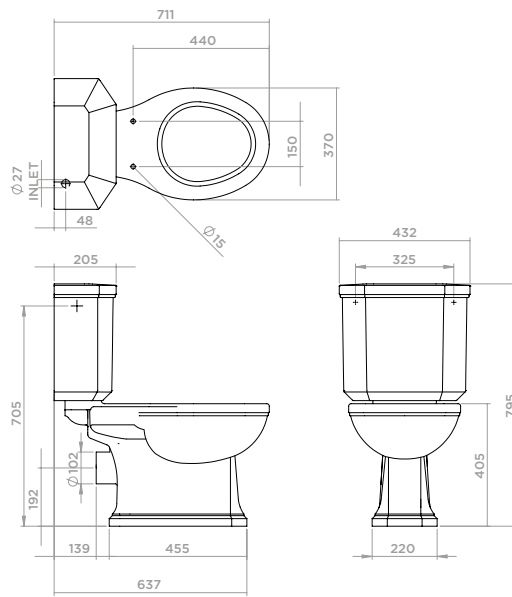

CLOSE COUPLED TOILET
PAN & CISTERN
Product Code SJP400CC