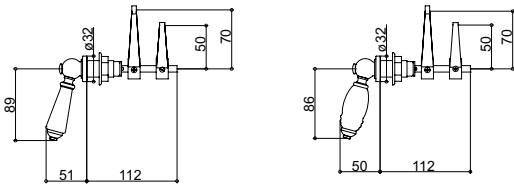

WALL MOUNTED KITCHEN BRIDGE MIXER
Product Code SJ260

ACCESSORIES

FLUSH SETS

VIEW THESE PRODUCTS ON PAGES 108-109

CISTERN LEVER
Product Code SJ900

EXTENDED CISTERN LEVER
Product Code SJ900EX

CERAMIC PULL & CHAIN
Product Code SJ280001