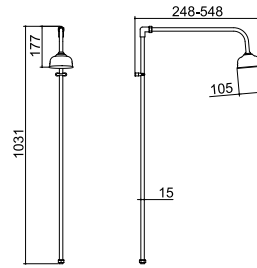

SHOWER ARMS & RISER RAILS (EXCLUDING ROSES) VIEW THESE PRODUCTS ON PAGES 50-51

18MM SHOWER ARM
Product Code SJK418LR

18MM SHOWER ARM & RISER RAIL
Product Code SJK318LR

15MM SHOWER ARM & RISER RAIL
Product Code SJK33LR