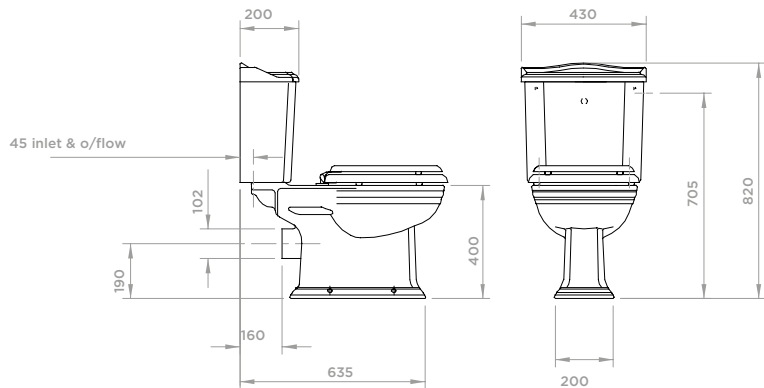

HIGH LEVEL TOILET PAN & CISTERN

Product Code SJP300HL

LOW LEVEL TOILET PAN & CISTERN

Product Code SJP300LL

**CLOSE COUPLED
TOILET PAN & CISTERN**
Product Code SJP300CC

**WALL MOUNTED
TOILET PAN**
Product Code SJP300WM