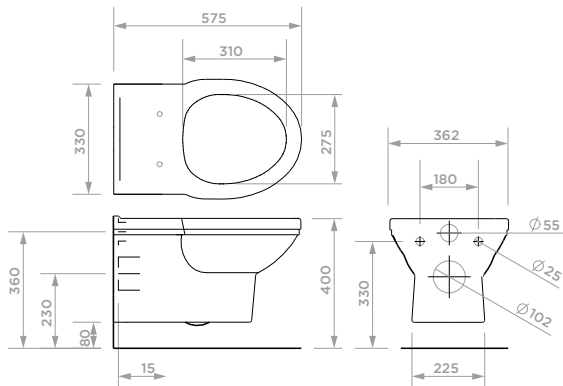

FREE STANDING BACK
TO WALL BIDET
Product Code SJP4301

CLOSE COUPLED TOILET
PAN & CISTERN
Product Code SJP400CC

TECHNICAL
LUXURY CERAMICS

WALL MOUNTED WC
Product Code SJP400WM

BACK TO WALL CLOSET PAN
Product Code SJP400BW