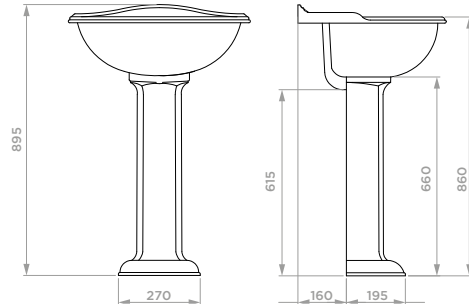

BASIN PEDESTAL

Product Code SJP3205