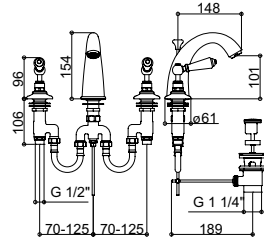

THREE HOLE BASIN MIXER – CLASSICAL SPOUT

Product Code SJ404