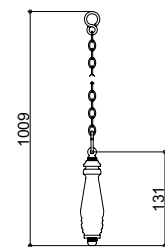

CERAMIC PULL & CHAIN
Product Code SJ280001