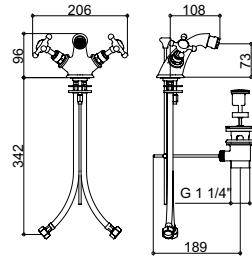

BATH & BIDET TAPS

VIEW THESE PRODUCTS ON PAGES 74-85

SINGLE LEVER MONO
BIDET MIXER

Product Code SJ515

MONO BIDET MIXER

Product Code SJ510

GLOBE TAPS

Product Code SJ160