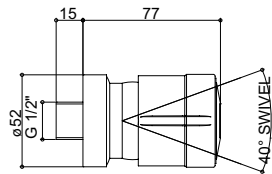

ANCILLARIES

VIEW THESE PRODUCTS ON PAGES 58-63

BODY JET MULTI MODE
Product Code SJ053

BODY JET
Product Code SJ052

SWIVEL ADAPTER
Product Code SJSA

SHOWER WALL ELBOW
Product Code SJSWE

CRANKED WALL EXTENSIONS
Product Code SJWE