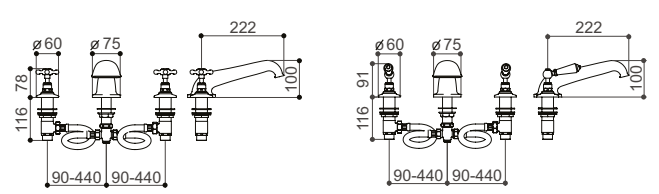

THREE HOLE BATH FILLER
Product Code SJ363