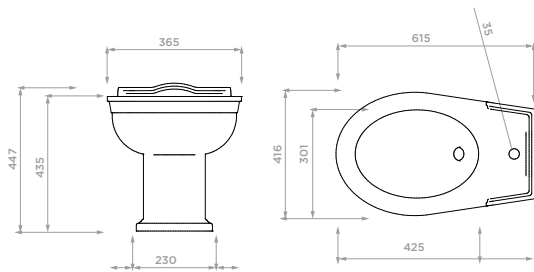

FREE STANDING BACK TO WALL BIDET

Product Code SJP2301