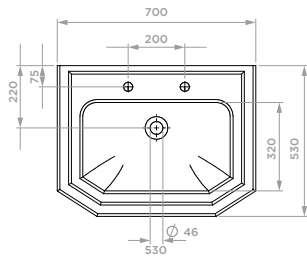

**FREE STANDING BACK
TO WALL BIDET**
Product Code SJP3301

HELIGAN

VIEW THESE PRODUCTS ON PAGES 126-129

WINGED BASIN (920MM) & LEGS
Product Code SJP4032 / SJP4033 / SJP4230

INSET VANITY BASIN (700MM)
Product Code SJP4101 / SJP4102 / SJP4103