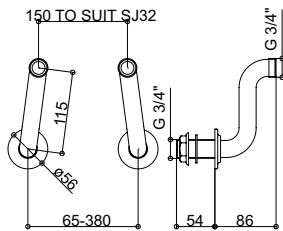

ANCILLARIES

VIEW THESE PRODUCTS ON PAGES 58-63

BODY JET MULTI MODE
Product Code SJ053

BODY JET
Product Code SJ052

SWIVEL ADAPTER
Product Code SJSA

SHOWER WALL ELBOW
Product Code SJSWE

CRANKED WALL EXTENSIONS
Product Code SJWE