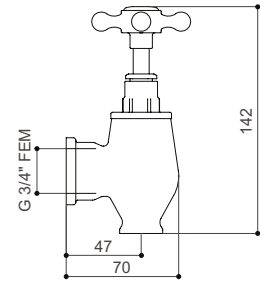

BATH & BIDET TAPS

VIEW THESE PRODUCTS ON PAGES 74-85

SINGLE LEVER MONO
BIDET MIXER

Product Code SJ515

MONO BIDET MIXER

Product Code SJ510

GLOBE TAPS

Product Code SJ160