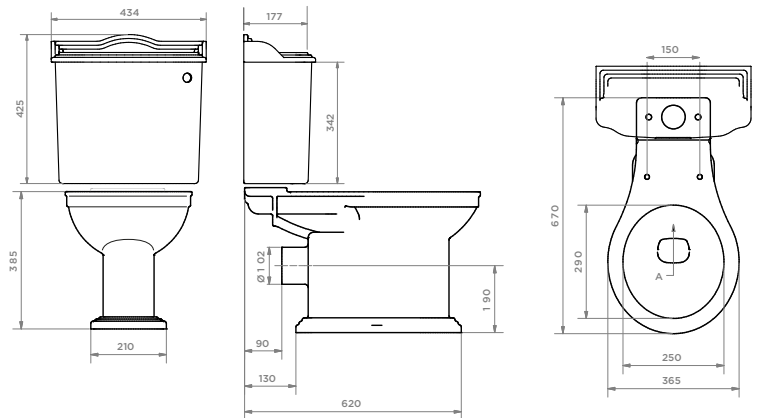

Product Code SJP2001 / SJP2002 / SJP2003 / SJC1000 / SJP2205

FREE STANDING BACK TO WALL BIDET

Product Code SJP2301

CLOSE COUPLED TOILET PAN & CISTERN

Product Code SJP200CC

LOW LEVEL TOILET PAN & CISTERN
Product Code SJP200LL