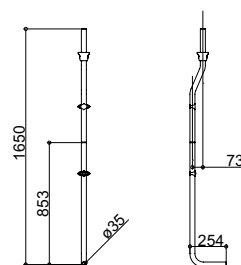

HIGH LEVEL PIPES & CONCEALING SHROUD
Product Code SJ340001