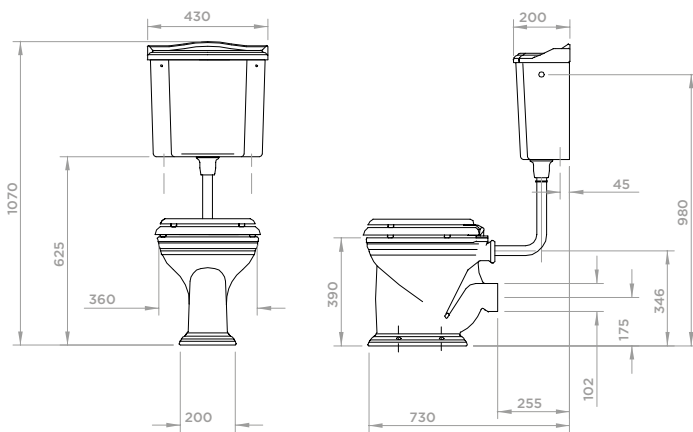

Product Code SJP3101 / SJP3102 /
SJP3103

HIGH LEVEL TOILET PAN & CISTERN

Product Code SJP300HL

LOW LEVEL TOILET PAN & CISTERN

Product Code SJP300LL

CLOSE COUPLED
TOILET PAN & CISTERN
Product Code SJP300CC

WALL MOUNTED
TOILET PAN
Product Code SJP300WM