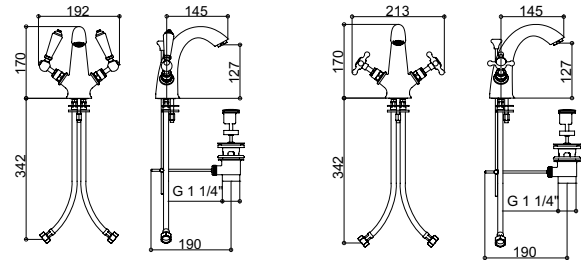

TALL BASIN MIXER

Product Code SJ412