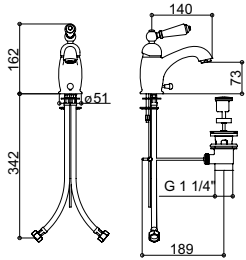

SINGLE LEVER BASIN MIXER

Product Code SJ415