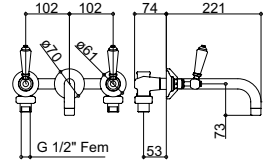

THREE HOLE WALL MOUNTED
BASIN MIXER – LONG REACH SPOUT

Product Code SJ440