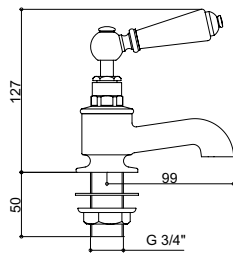

BATH TAPS

Product Code SJ110