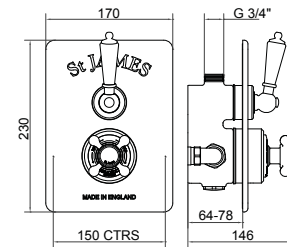

CLASSICAL CONCEALED THERMOSTATIC SHOWER VALVE WITH 2 FUNCTION DIVERTER

Product Code SJ7660