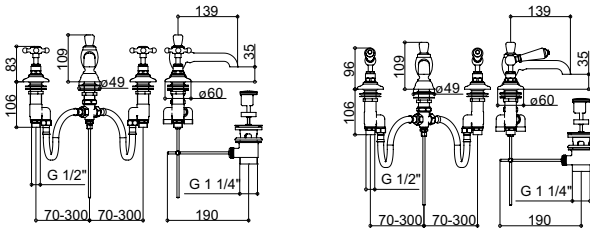

THREE HOLE BASIN MIXER - COLONIAL SPOUT

Product Code SJ402