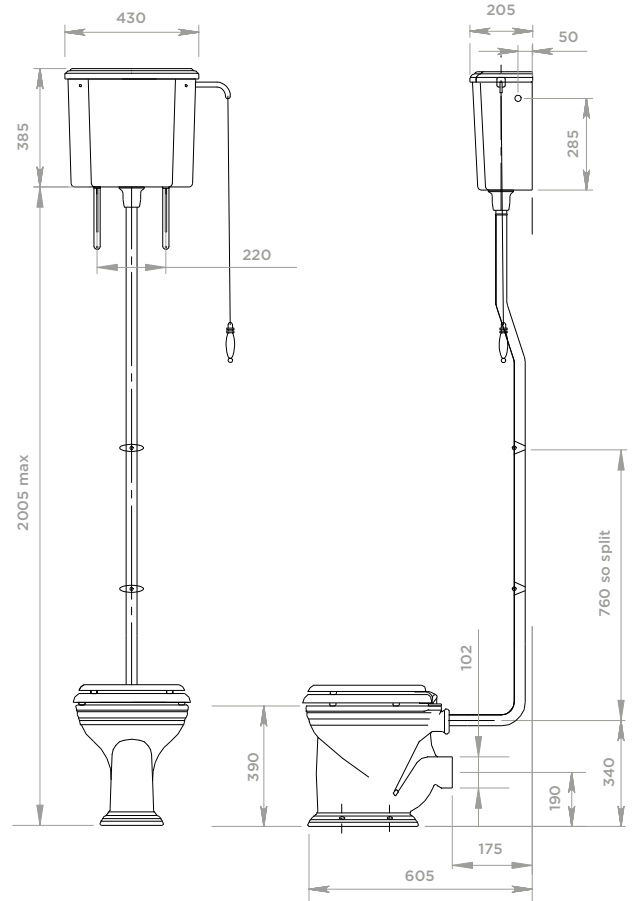

HIGH LEVEL TOILET PAN & CISTERN

Product Code SJP300HL