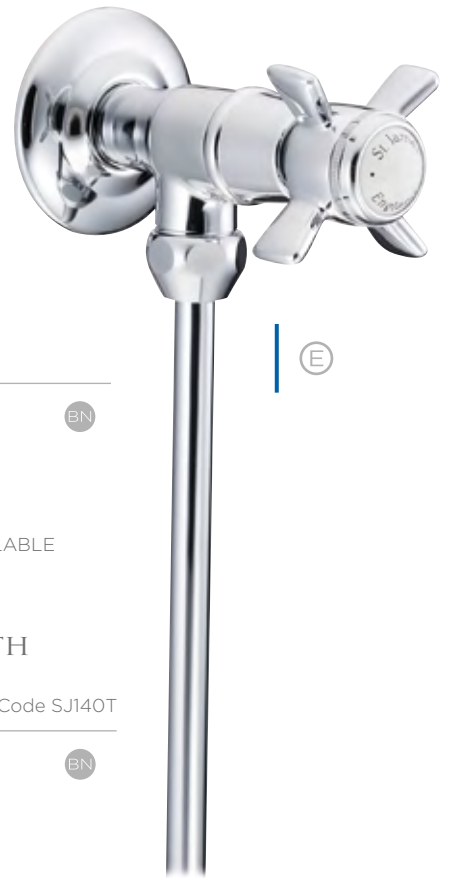

PIPE FOR USE WITH ISOLATING TAP

500mm x 10mm | Product Code SJ140T

CP AG NI BN

E

SWIVEL ADAPTOR

For use with shower roses to enable a rose to be swivelled through 60° | Product Code SJSA

CP AG NI BN

SHOWER WALL ELBOW

For concealed installations | Product Code SJSWE

CP AG NI BN