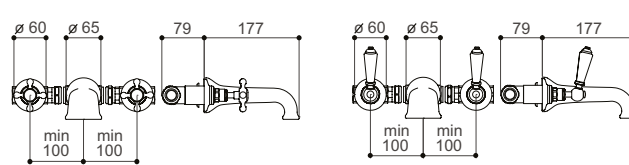

THREE HOLE WALL MOUNTED BATH FILLER
Product Code SJ373