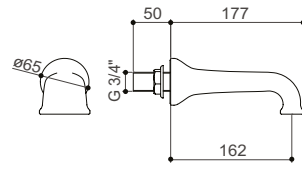

3/4" WALL BATH SPOUT
Product Code SJWBS2