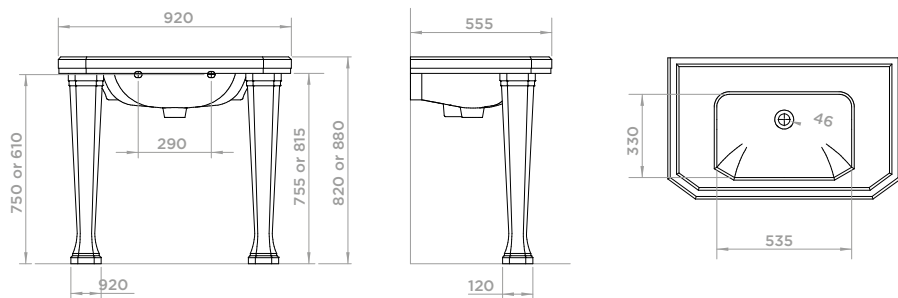

CLOAKROOM BASIN (450MM)
Product Code SJP4041 / SJP4042

WINGED BASIN (920MM) & LEGS
Product Code SJP4032 / SJP4033 / SJP4230