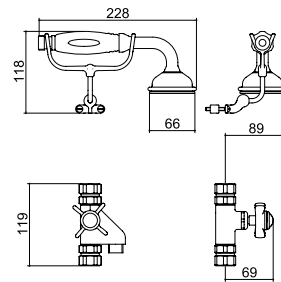

18MM DIVERTER VALVE
Product Code SJK680