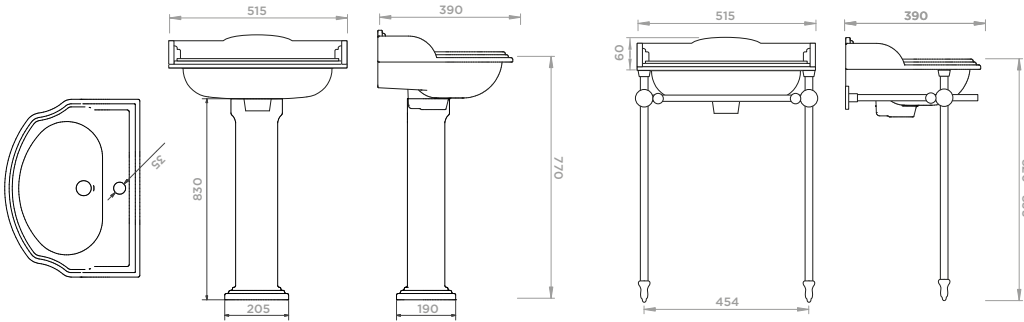

HAMPTON

VIEW THESE PRODUCTS ON PAGES 132-135

CLOAKROOM BASIN (515MM) WITH CLOAKROOM PEDESTAL OR CLOAKROOM BASIN STAND

Product Code SJP2101 / SJP2102 / SJP2210 / SJC1100