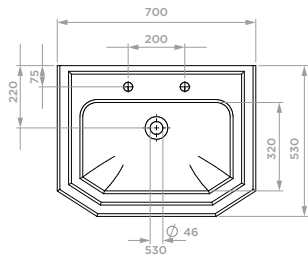

FREE STANDING BACK
TO WALL BIDET
Product Code SJP3301

HELIGAN

VIEW THESE PRODUCTS ON PAGES 126-129

WINGED BASIN (920MM) & LEGS
Product Code SJP4032 / SJP4033 / SJP4230

INSET VANITY BASIN (700MM)
Product Code SJP4101 / SJP4102 / SJP4103