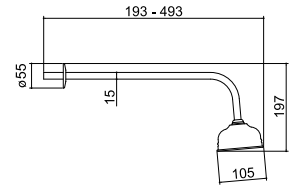

15MM SHOWER ARM
Product Code SJK4LR