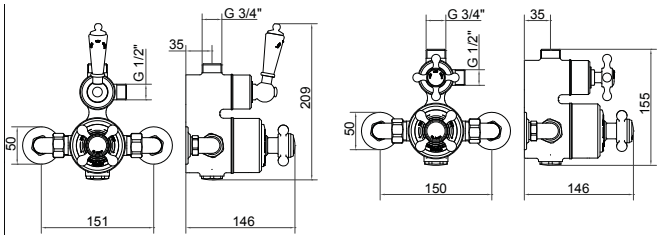

CLASSICAL EXPOSED THERMOSTATIC SHOWER VALVE WITH 2 FUNCTION DIVERTER

Product Code SJ7460