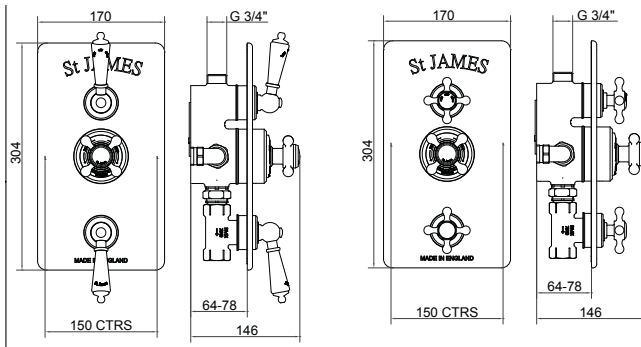

CLASSICAL CONCEALED THERMOSTATIC SHOWER VALVE WITH 2 FUNCTION DIVERTER AND FLOW VALVE

Product Code SJ7760