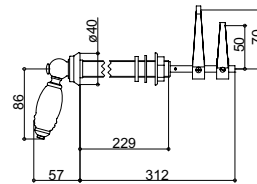

WALL MOUNTED KITCHEN BRIDGE MIXER
Product Code SJ260

ACCESSORIES

FLUSH SETS

VIEW THESE PRODUCTS ON PAGES 108-109

CISTERN LEVER
Product Code SJ900

EXTENDED CISTERN LEVER
Product Code SJ900EX

CERAMIC PULL & CHAIN
Product Code SJ280001