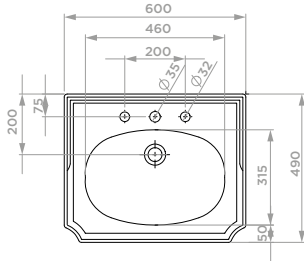

BASIN (600MM)

Product Code SJP3001 /
SJP3002 / SJP3003