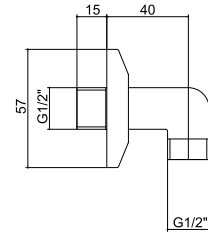

ANCILLARIES

VIEW THESE PRODUCTS ON PAGES 58-63

BODY JET MULTI MODE
Product Code SJ053

BODY JET
Product Code SJ052

SWIVEL ADAPTER
Product Code SJSA

SHOWER WALL ELBOW
Product Code SJSWE

CRANKED WALL EXTENSIONS
Product Code SJWE