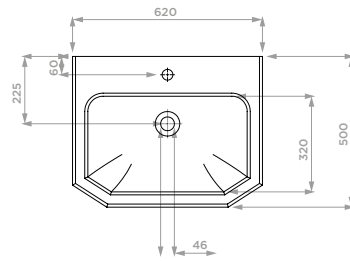

BASIN (620MM)
Product Code SJP4011 / SJP4012 / SJP4013