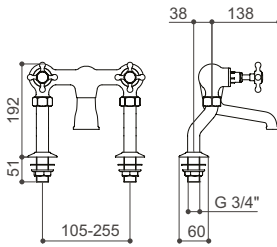

BATH FILLER
Product Code SJ310