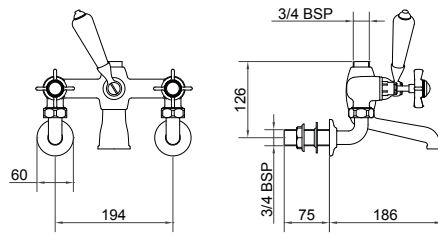

WALL MOUNTED BATH/SHOWER MIXER EXCLUDING CRADLE, HANDSET & HOSE
Product Code SJ390