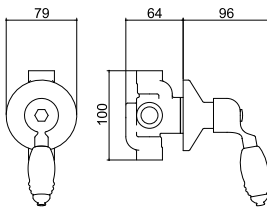

CONCEALED DIVERTER
Product Code SJ790