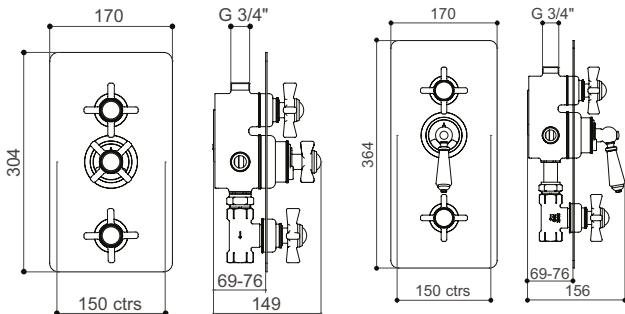

TRADITIONAL CONCEALED THERMOSTATIC SHOWER VALVE WITH INTEGRAL FLOW VALVES

Product Code SJ7700