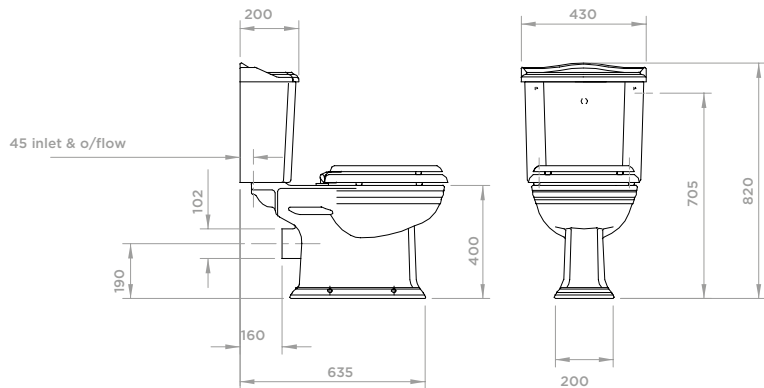

CLOSE COUPLED
TOILET PAN & CISTERN
Product Code SJP300CC