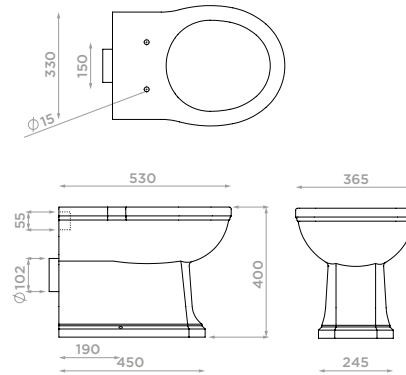

FREE STANDING BACK
TO WALL BIDET
Product Code SJP4301

CLOSE COUPLED TOILET
PAN & CISTERN
Product Code SJP400CC

TECHNICAL
LUXURY CERAMICS

WALL MOUNTED WC
Product Code SJP400WM

BACK TO WALL CLOSET PAN
Product Code SJP400BW