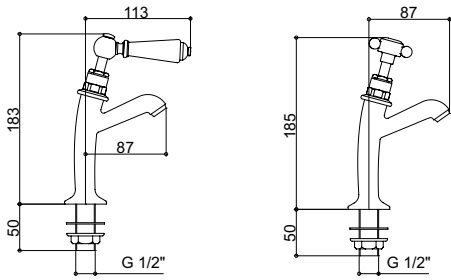

SINK PILLAR TAPS
Product Code SJ120