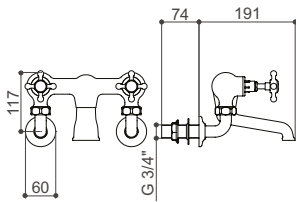

WALL MOUNTED BATH FILLER
Product Code SJ340