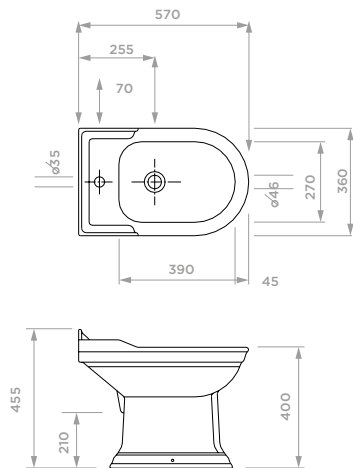

**FREE STANDING BACK
TO WALL BIDET**
Product Code SJP3301