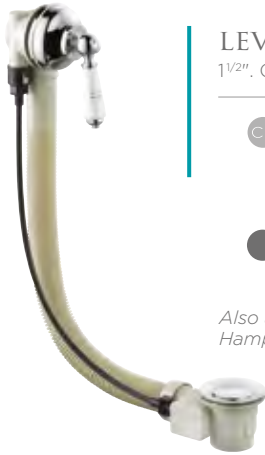

L

LEVER BATH COMBINATION

1 1/2". Cable length 575mm | Product code SJ80

- CP
- AG
- NI
- BN

● Black option available on Chrome & Bright Nickel finish. Excluding Hampton lever.

Also available with England & Hampton levers.

H

LEVER BATH COMBINATION ALSO AVAILABLE WITH HAMPTON LEVER.

Hampton lever not available in black porcelain. For more information about lever options for the St James Collection see page 12.

L