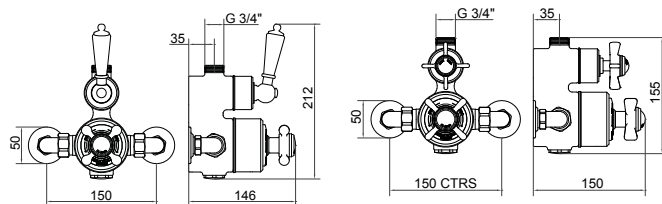

CLASSICAL EXPOSED THERMOSTATIC SHOWER VALVE

Product Code SJ7450