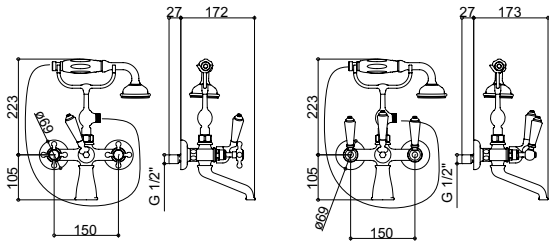

WALL MOUNTED BATH/SHOWER MIXER & UNIONS
Product Code SJ321