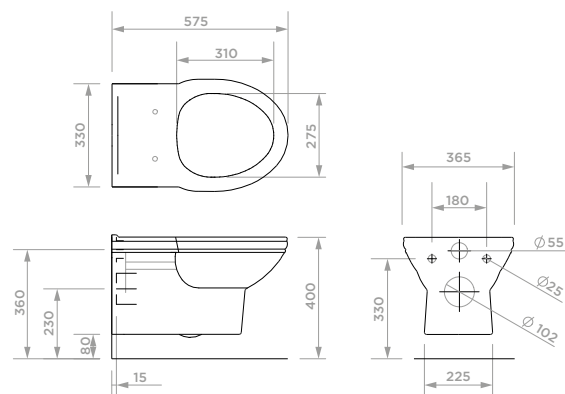

HIGH LEVEL TOILET PAN & CISTERN

Product Code SJP300HL

LOW LEVEL TOILET PAN & CISTERN

Product Code SJP300LL

**CLOSE COUPLED
TOILET PAN & CISTERN**
Product Code SJP300CC

**WALL MOUNTED
TOILET PAN**
Product Code SJP300WM