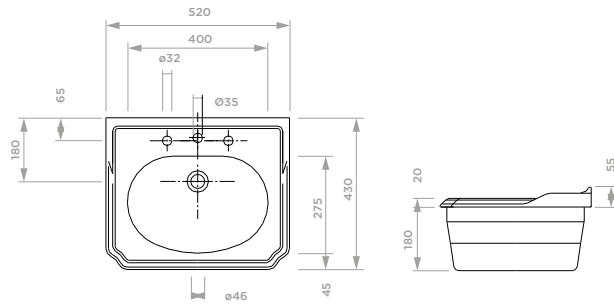

INSET VANITY BASIN (520MM)

Product Code SJP3101 / SJP3102 /
SJP3103