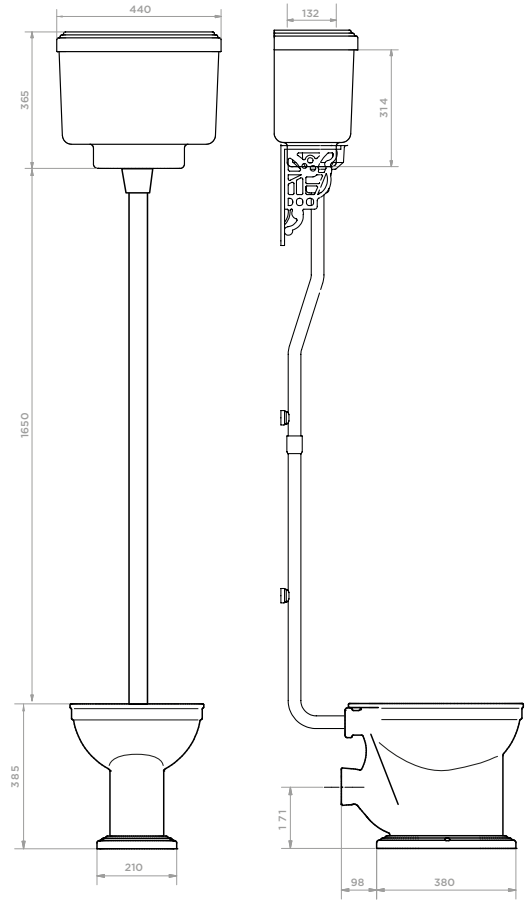

HIGH LEVEL TOILET PAN & CISTERN
Product Code SJP200HL