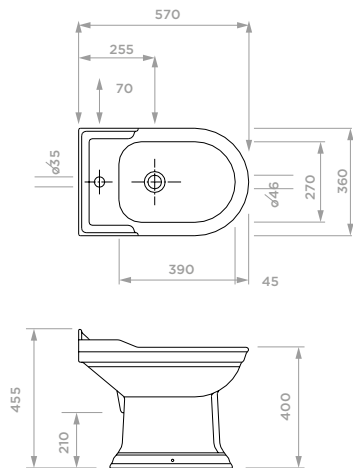

FREE STANDING BACK
TO WALL BIDET
Product Code SJP3301

HELIGAN

VIEW THESE PRODUCTS ON PAGES 126-129

WINGED BASIN (920MM) & LEGS
Product Code SJP4032 / SJP4033 / SJP4230

INSET VANITY BASIN (700MM)
Product Code SJP4101 / SJP4102 / SJP4103