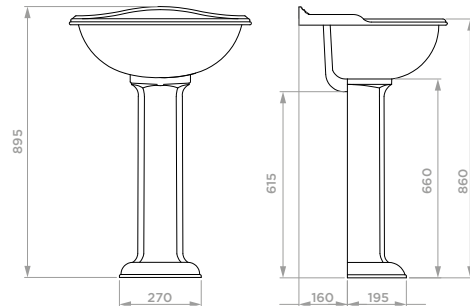

BASIN PEDESTAL

Product Code SJP3205