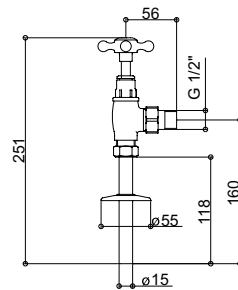

RADIATOR VALVES
Product Code SJ950

* See back of brochure for full details