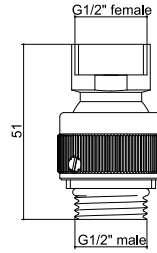

ANCILLARIES

VIEW THESE PRODUCTS ON PAGES 58-63

BODY JET MULTI MODE
Product Code SJ053

BODY JET
Product Code SJ052

SWIVEL ADAPTER
Product Code SJSA

SHOWER WALL ELBOW
Product Code SJSWE

CRANKED WALL EXTENSIONS
Product Code SJWE