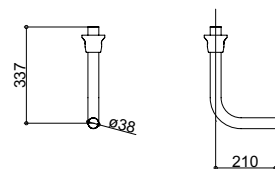

LOW LEVEL PIPE & CONCEALING SHROUD
Product Code SJ350001