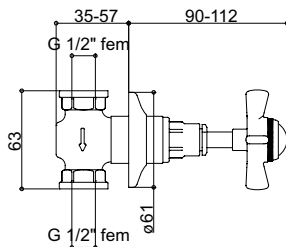

CONCEALED 1/2\"/>