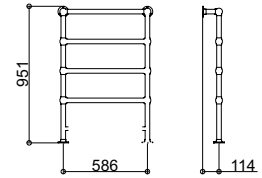

LADDER TOWEL RAIL
Product Code SJ950004

Heat output (at 60°C*):
316W/1078 Btu