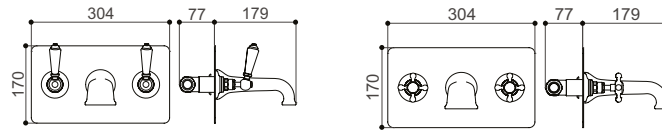

THREE HOLE WALL MOUNTED BATH FILLER WITH ENGRAVED CONCEALING PLATE
Product Code SJ376