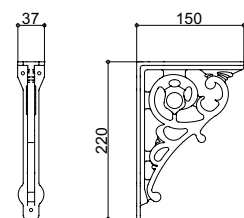

CISTERN OR BASIN SUPPORT BRACKETS
Product Code SJ260001