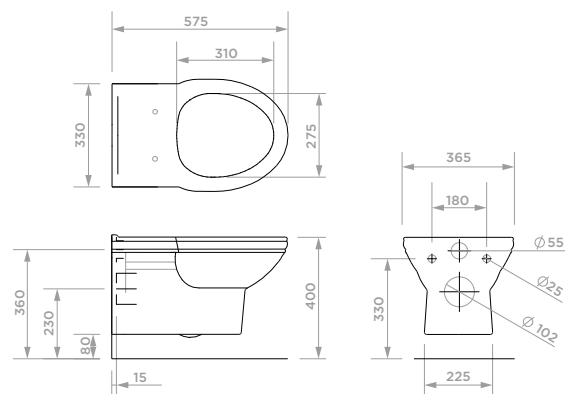

FREE STANDING BACK
TO WALL BIDET
Product Code SJP3301

HELIGAN

VIEW THESE PRODUCTS ON PAGES 126-129

WINGED BASIN (920MM) & LEGS
Product Code SJP4032 / SJP4033 / SJP4230

INSET VANITY BASIN (700MM)
Product Code SJP4101 / SJP4102 / SJP4103