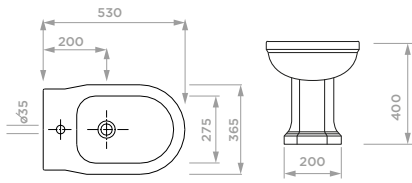

FREE STANDING BACK
TO WALL BIDET
Product Code SJP4301