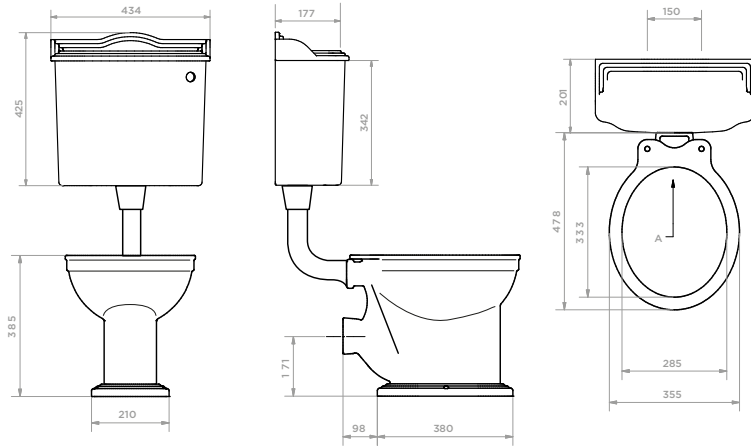

Product Code SJP2001 / SJP2002 / SJP2003 / SJC1000 / SJP2205

FREE STANDING BACK TO WALL BIDET

Product Code SJP2301

CLOSE COUPLED TOILET PAN & CISTERN

Product Code SJP200CC

LOW LEVEL TOILET PAN & CISTERN
Product Code SJP200LL