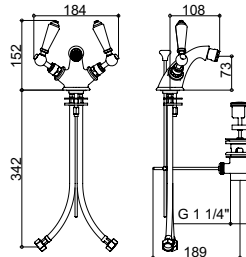

BATH & BIDET TAPS

VIEW THESE PRODUCTS ON PAGES 74-85

SINGLE LEVER MONO
BIDET MIXER

Product Code SJ515

MONO BIDET MIXER

Product Code SJ510

GLOBE TAPS

Product Code SJ160