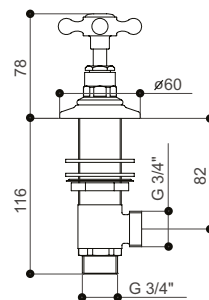

DECK MOUNTED FLOW
VALVES FOR BATH

Product Code SJ600