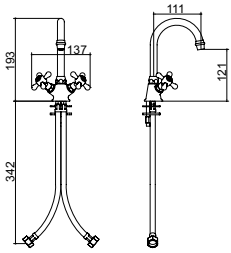

BASIN TAPS

CLOAKROOM MINI MIXER

Product Code SJ416