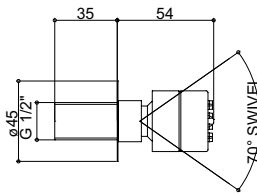

ANCILLARIES

VIEW THESE PRODUCTS ON PAGES 58-63

BODY JET MULTI MODE
Product Code SJ053

BODY JET
Product Code SJ052

SWIVEL ADAPTER
Product Code SJSA

SHOWER WALL ELBOW
Product Code SJSWE

CRANKED WALL EXTENSIONS
Product Code SJWE