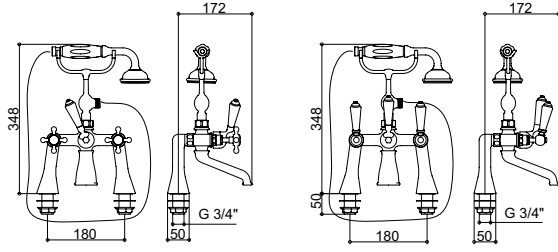

BATH/SHOWER MIXER WITH FIXED CENTRES
Product Code SJ320